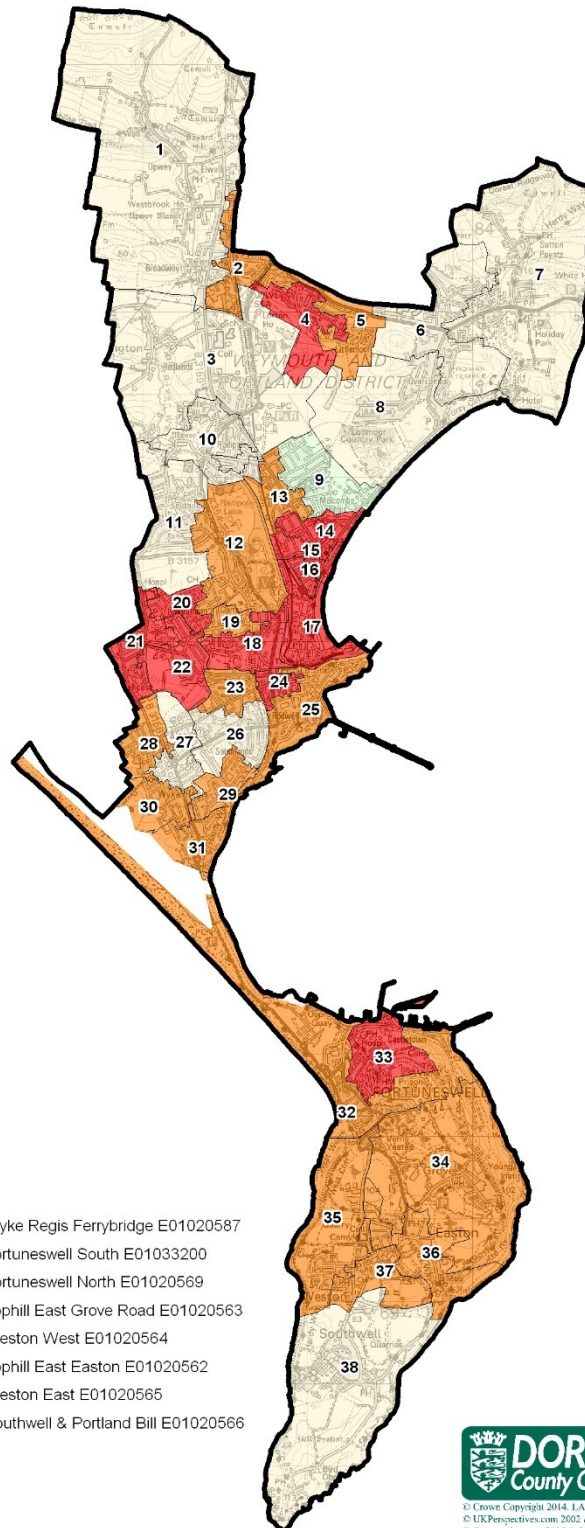

1. Upwey & Broadwey West E01020570
2. Upwey & Broadwey East E01020571
3. Wey Valley & Nottingham Redlands E01020579
4. Littlemoor West E01020552
5. Littlemoor East E01020551
6. Preston E01020559
7. Preston Sutton Poyntz E01020558
8. Preston Overcombe E01020557
9. Radipole East E01020560
10. Radipole North & Village E01020580
11. Westham North Southill E01020576
12. Westham North Goldcroft Road E01020574
13. Radipole West E01020561
14. Melcombe Regis Lodmoor Hill E01020556
15. Melcombe Regis Carlton Road E01020553
16. Melcombe Regis Park District E01020555
17. Melcombe Regis Town Centre E01020554
18. Westham East Knightsdale Road E01020573
19. Westham East Abbotsbury Road E01020572
20. Westham North Westhaven E01020575
21. Westham West Lanehouse E01020578
22. Westham West St Augustines E01020577
23. Weymouth West Everest Road E01020584
24. Rodwell & Chapelhay E01020582
25. Rodwell & the Nothe E01020581
26. Weymouth West Buxton Road E01020583
27. Wyke Regis All Saints E01020588
28. Wyke Square E01020589
29. Weymouth West Doncaster Road E01020585
30. Wyke Regis Castle Hill E01020586

31. Wyke Regis Ferrybridge E01020587
32. Fortuneswell South E01033200
33. Fortuneswell North E01020569
34. Tophill East Grove Road E01020563
35. Weston West E01020564
36. Tophill East Easton E01020562
37. Weston East E01020565
38. Southwell & Portland Bill E01020566