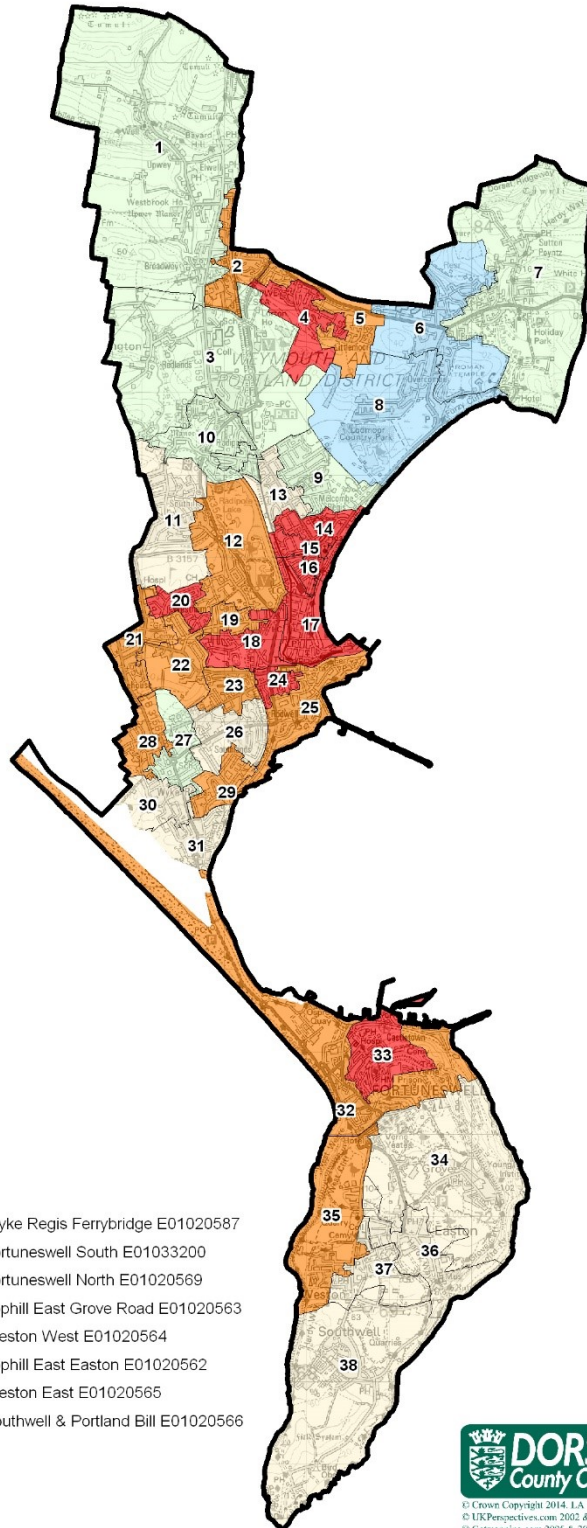

1. Upwey & Broadwey West E01020570
2. Upwey & Broadwey East E01020571
3. Wey Valley & Nottingham Redlands E01020579
4. Littlemoor West E01020552
5. Littlemoor East E01020551
6. Preston E01020559
7. Preston Sutton Poyntz E01020558
8. Preston Overcombe E01020557
9. Radipole East E01020560
10. Radipole North & Village E01020580
11. Westham North Southill E01020576
12. Westham North Goldcroft Road E01020574
13. Radipole West E01020561
14. Melcombe Regis Lodmoor Hill E01020556
15. Melcombe Regis Carlton Road E01020553
16. Melcombe Regis Park District E01020555
17. Melcombe Regis Town Centre E01020554
18. Westham East Knightsdale Road E01020573
19. Westham East Abbotsbury Road E01020572
20. Westham North Westhaven E01020575
21. Westham West Lanehouse E01020578
22. Westham West St Augustines E01020577
23. Weymouth West Everest Road E01020584
24. Rodwell & Chapelhay E01020582
25. Rodwell & the Nothe E01020581
26. Weymouth West Buxton Road E01020583
27. Wyke Regis All Saints E01020588
28. Wyke Square E01020589
29. Weymouth West Doncaster Road E01020585
30. Wyke Regis Castle Hill E01020586

31. Wyke Regis Ferrybridge E01020587
32. Fortuneswell South E01033200
33. Fortuneswell North E01020569
34. Tophill East Grove Road E01020563
35. Weston West E01020564
36. Tophill East Easton E01020562
37. Weston East E01020565
38. Southwell & Portland Bill E01020566