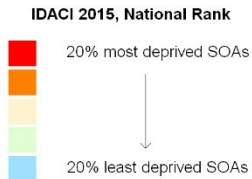

Weymouth & Portland - Income Deprivation Affecting Children Index 2015, National Rank