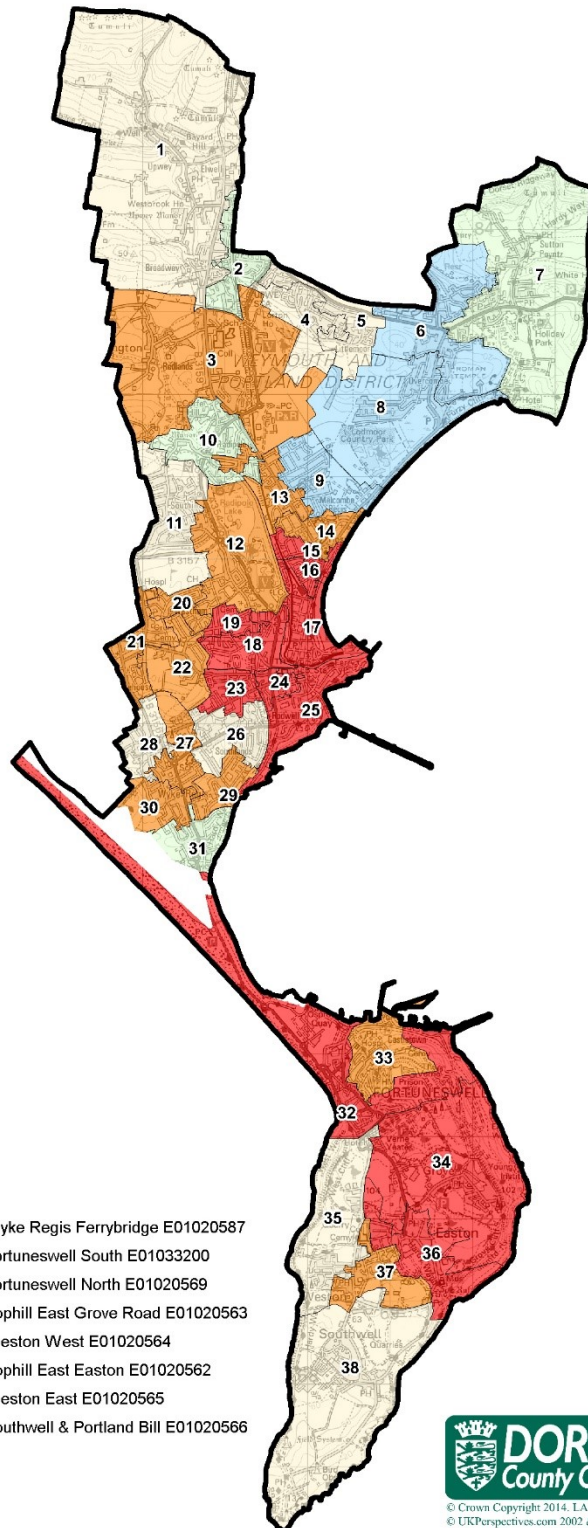

1. Upwey & Broadway West E01020570
2. Upwey & Broadway East E01020571
3. Wey Valley & Nottingham Redlands E01020579
4. Littlemoor West E01020552
5. Littlemoor East E01020551
6. Preston E01020559
7. Preston Sutton Poyntz E01020558
8. Preston Overcombe E01020557
9. Radipole East E01020560
10. Radipole North & Village E01020580
11. Westham North Southill E01020576
12. Westham North Goldcroft Road E01020574
13. Radipole West E01020561
14. Melcombe Regis Lodmoor Hill E01020556
15. Melcombe Regis Carlton Road E01020553
16. Melcombe Regis Park District E01020555
17. Melcombe Regis Town Centre E01020554
18. Westham East Knightsdale Road E01020573
19. Westham East Abbotsbury Road E01020572
20. Westham North Westhaven E01020575
21. Westham West Lanehouse E01020578
22. Westham West St Augustines E01020577
23. Weymouth West Everest Road E01020584
24. Rodwell & Chapelhay E01020582
25. Rodwell & the Nothe E01020581
26. Weymouth West Buxton Road E01020583
27. Wyke Regis All Saints E01020588
28. Wyke Square E01020589
29. Weymouth West Doncaster Road E01020585
30. Wyke Regis Castle Hill E01020586

31. Wyke Regis Ferrybridge E01020587
32. Fortuneswell South E01033200
33. Fortuneswell North E01020569
34. Tophill East Grove Road E01020563
35. Weston West E01020564
36. Tophill East Easton E01020562
37. Weston East E01020565
38. Southwell & Portland Bill E01020566