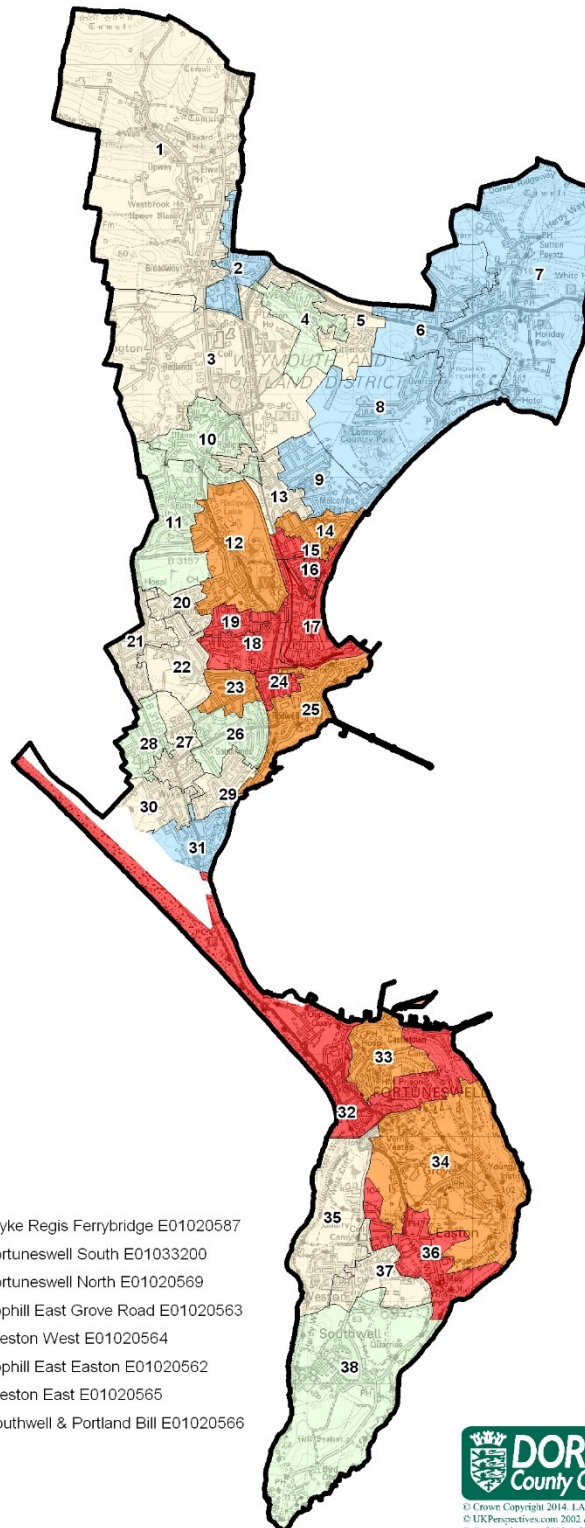

1. Upwey & Broadwey West E01020570
2. Upwey & Broadwey East E01020571
3. Wey Valley & Nottingham Redlands E01020579
4. Littlemoor West E01020552
5. Littlemoor East E01020551
6. Preston E01020559
7. Preston Sutton Poyntz E01020558
8. Preston Overcombe E01020557
9. Radipole East E01020560
10. Radipole North & Village E01020580
11. Westham North Southill E01020576
12. Westham North Goldcroft Road E01020574
13. Radipole West E01020561
14. Melcombe Regis Lodmoor Hill E01020556
15. Melcombe Regis Carlton Road E01020553
16. Melcombe Regis Park District E01020555
17. Melcombe Regis Town Centre E01020554
18. Westham East Knightsdale Road E01020573
19. Westham East Abbotsbury Road E01020572
20. Westham North Westhaven E01020575
21. Westham West Lanehouse E01020578
22. Westham West St Augustines E01020577
23. Weymouth West Everest Road E01020584
24. Rodwell & Chapelhay E01020582
25. Rodwell & the Nothe E01020581
26. Weymouth West Buxton Road E01020583
27. Wyke Regis All Saints E01020588
28. Wyke Square E01020589
29. Weymouth West Doncaster Road E01020585
30. Wyke Regis Castle Hill E01020586

31. Wyke Regis Ferrybridge E01020587
32. Fortuneswell South E01033200
33. Fortuneswell North E01020569
34. Tophill East Grove Road E01020563
35. Weston West E01020564
36. Tophill East Easton E01020562
37. Weston East E01020565
38. Southwell & Portland Bill E01020566