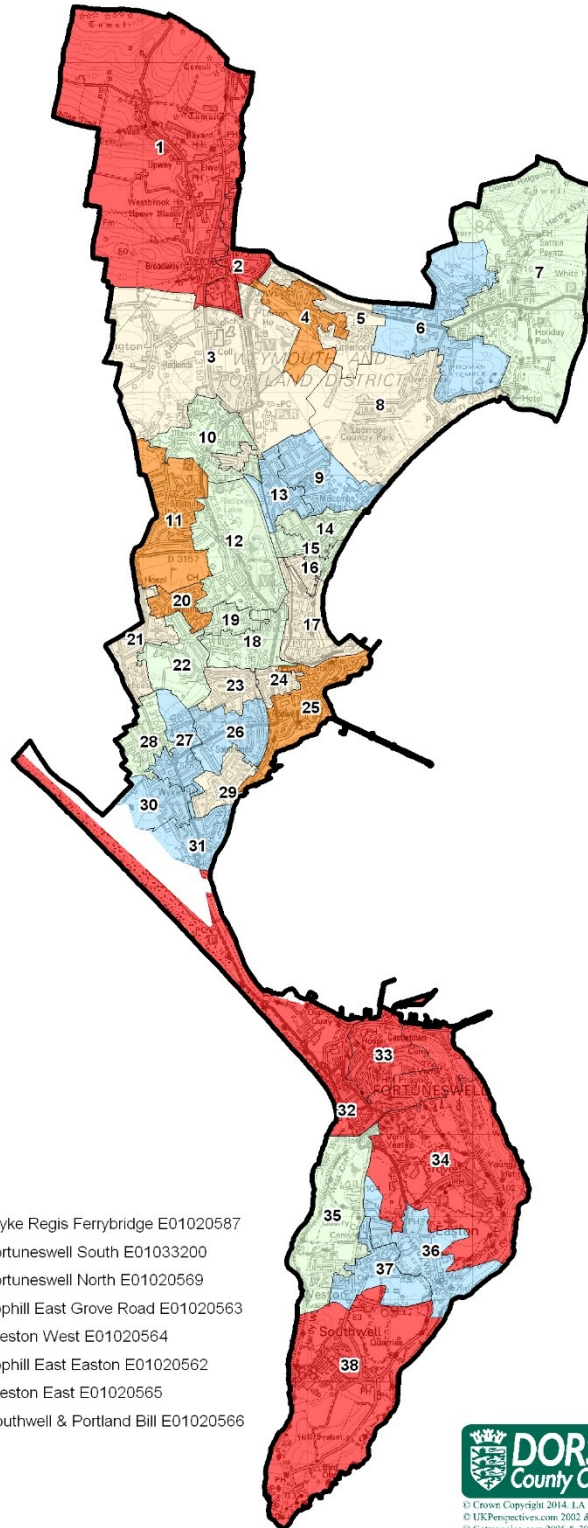

1. Upwey & Broadway West E01020570
2. Upwey & Broadway East E01020571
3. Wey Valley & Nottingham Redlands E01020579
4. Littlemoor West E01020552
5. Littlemoor East E01020551
6. Preston E01020559
7. Preston Sutton Poyntz E01020558
8. Preston Overcombe E01020557
9. Radipole East E01020560
10. Radipole North & Village E01020580
11. Westham North Southill E01020576
12. Westham North Goldcroft Road E01020574
13. Radipole West E01020561
14. Melcombe Regis Lodmoor Hill E01020556
15. Melcombe Regis Carlton Road E01020553
16. Melcombe Regis Park District E01020555
17. Melcombe Regis Town Centre E01020554
18. Westham East Knightsdale Road E01020573
19. Westham East Abbotsbury Road E01020572
20. Westham North Westhaven E01020575
21. Westham West Lanehouse E01020578
22. Westham West St Augustines E01020577
23. Weymouth West Everest Road E01020584
24. Rodwell & Chapelhay E01020582
25. Rodwell & the Nothe E01020581
26. Weymouth West Buxton Road E01020583
27. Wyke Regis All Saints E01020588
28. Wyke Square E01020589
29. Weymouth West Doncaster Road E01020585
30. Wyke Regis Castle Hill E01020586

31. Wyke Regis Ferrybridge E01020587
32. Fortuneswell South E01033200
33. Fortuneswell North E01020569
34. Tophill East Grove Road E01020563
35. Weston West E01020564
36. Tophill East Easton E01020562
37. Weston East E01020565
38. Southwell & Portland Bill E01020566