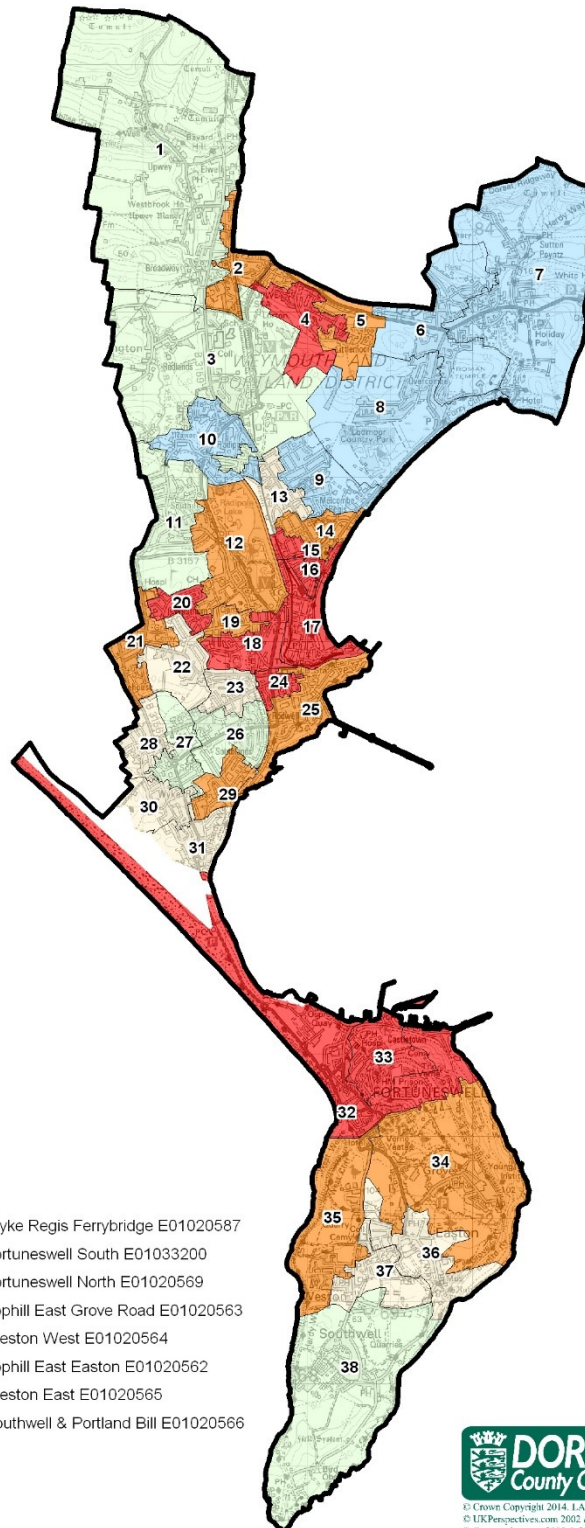

1. Upwey & Broadway West E01020570
2. Upwey & Broadway East E01020571
3. Wey Valley & Nottingham Redlands E01020579
4. Littlemoor West E01020552
5. Littlemoor East E01020551
6. Preston E01020559
7. Preston Sutton Poyntz E01020558
8. Preston Overcombe E01020557
9. Radipole East E01020560
10. Radipole North & Village E01020580
11. Westham North Southill E01020576
12. Westham North Goldcroft Road E01020574
13. Radipole West E01020561
14. Melcombe Regis Lodmoor Hill E01020556
15. Melcombe Regis Carlton Road E01020553
16. Melcombe Regis Park District E01020555
17. Melcombe Regis Town Centre E01020554
18. Westham East Knightsdale Road E01020573
19. Westham East Abbotsbury Road E01020572
20. Westham North Westhaven E01020575
21. Westham West Lanehouse E01020578
22. Westham West St Augustines E01020577
23. Weymouth West Everest Road E01020584
24. Rodwell & Chapelhay E01020582
25. Rodwell & the Nothe E01020581
26. Weymouth West Buxton Road E01020583
27. Wyke Regis All Saints E01020588
28. Wyke Square E01020589
29. Weymouth West Doncaster Road E01020585
30. Wyke Regis Castle Hill E01020586

31. Wyke Regis Ferrybridge E01020587
32. Fortuneswell South E01033200
33. Fortuneswell North E01020569
34. Tophill East Grove Road E01020563
35. Weston West E01020564
36. Tophill East Easton E01020562
37. Weston East E01020565
38. Southwell & Portland Bill E01020566