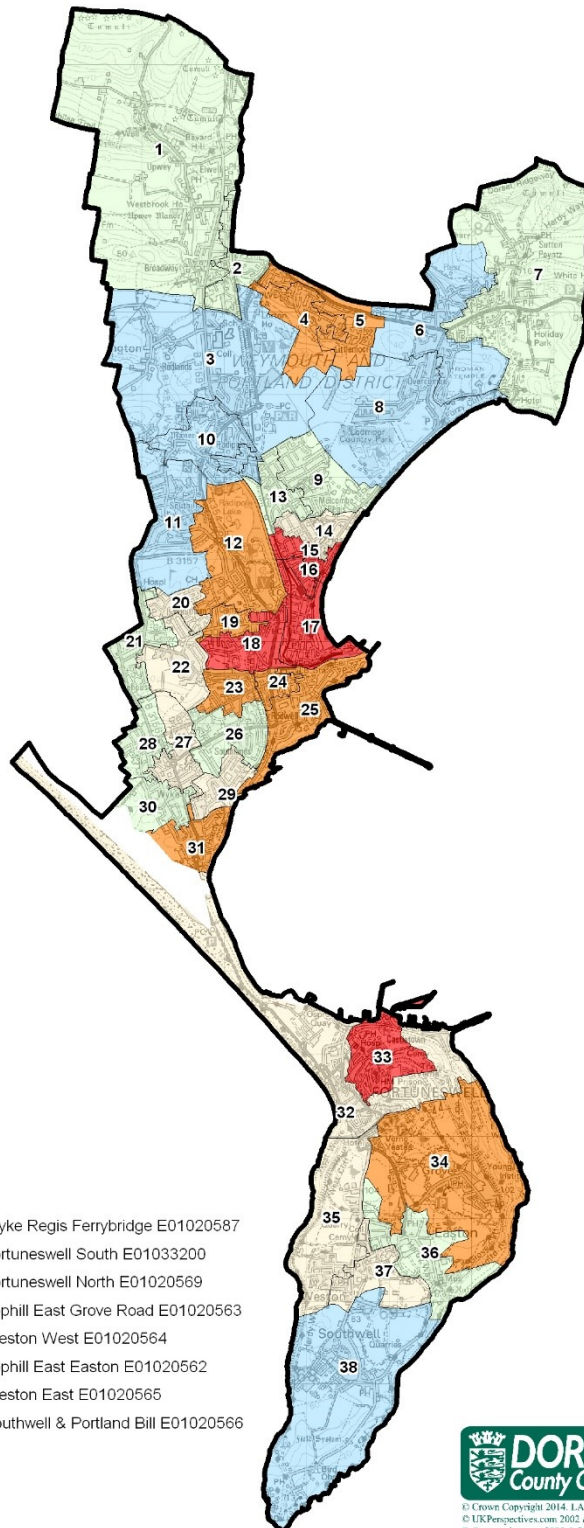

1. Upwey & Broadway West E01020570
2. Upwey & Broadway East E01020571
3. Wey Valley & Nottingham Redlands E01020579
4. Littlemoor West E01020552
5. Littlemoor East E01020551
6. Preston E01020559
7. Preston Sutton Poyntz E01020558
8. Preston Overcombe E01020557
9. Radipole East E01020560
10. Radipole North & Village E01020580
11. Westham North Southill E01020576
12. Westham North Goldcroft Road E01020574
13. Radipole West E01020561
14. Melcombe Regis Lodmoor Hill E01020556
15. Melcombe Regis Carlton Road E01020553
16. Melcombe Regis Park District E01020555
17. Melcombe Regis Town Centre E01020554
18. Westham East Knightsdale Road E01020573
19. Westham East Abbotsbury Road E01020572
20. Westham North Westhaven E01020575
21. Westham West Lanehouse E01020578
22. Westham West St Augustines E01020577
23. Weymouth West Everest Road E01020584
24. Rodwell & Chapelhay E01020582
25. Rodwell & the Nothe E01020581
26. Weymouth West Buxton Road E01020583
27. Wyke Regis All Saints E01020588
28. Wyke Square E01020589
29. Weymouth West Doncaster Road E01020585
30. Wyke Regis Castle Hill E01020586

31. Wyke Regis Ferrybridge E01020587
32. Fortuneswell South E01033200
33. Fortuneswell North E01020569
34. Tophill East Grove Road E01020563
35. Weston West E01020564
36. Tophill East Easton E01020562
37. Weston East E01020565
38. Southwell & Portland Bill E01020566