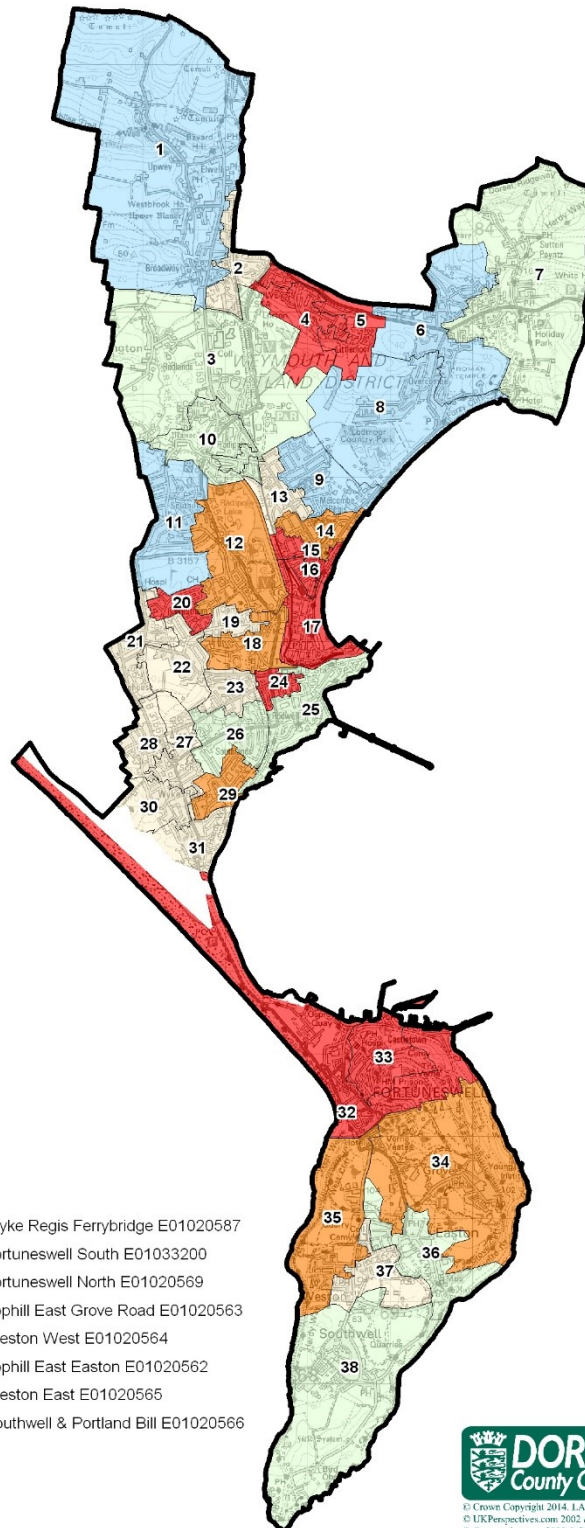

1. Upwey & Broadwey West E01020570
2. Upwey & Broadwey East E01020571
3. Wey Valley & Nottingham Redlands E01020579
4. Littlemoor West E01020552
5. Littlemoor East E01020551
6. Preston E01020559
7. Preston Sutton Poyntz E01020558
8. Preston Overcombe E01020557
9. Radipole East E01020560
10. Radipole North & Village E01020580
11. Westham North Southill E01020576
12. Westham North Goldcroft Road E01020574
13. Radipole West E01020561
14. Melcombe Regis Lodmoor Hill E01020556
15. Melcombe Regis Carlton Road E01020553
16. Melcombe Regis Park District E01020555
17. Melcombe Regis Town Centre E01020554
18. Westham East Knightsdale Road E01020573
19. Westham East Abbotsbury Road E01020572
20. Westham North Westhaven E01020575
21. Westham West Lanehouse E01020578
22. Westham West St Augustines E01020577
23. Weymouth West Everest Road E01020584
24. Rodwell & Chapelhay E01020582
25. Rodwell & the Nothe E01020581
26. Weymouth West Buxton Road E01020583
27. Wyke Regis All Saints E01020588
28. Wyke Square E01020589
29. Weymouth West Doncaster Road E01020585
30. Wyke Regis Castle Hill E01020586

31. Wyke Regis Ferrybridge E01020587
32. Fortuneswell South E01033200
33. Fortuneswell North E01020569
34. Tophill East Grove Road E01020563
35. Weston West E01020564
36. Tophill East Easton E01020562
37. Weston East E01020565
38. Southwell & Portland Bill E01020566