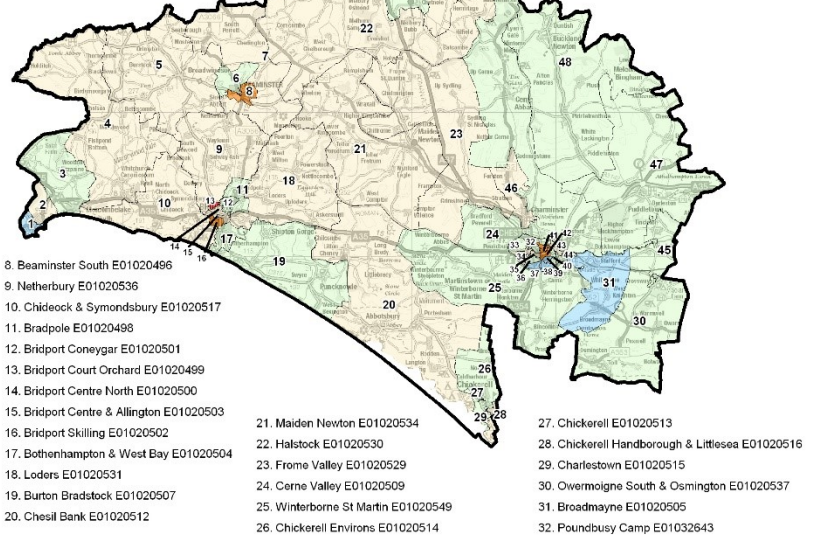

West Dorset - Index of Multiple Deprivation 2015, National Rank

1. Lyme Regis West E01020532
2. Lyme Regis East E01020533
3. Charmouth E01020511
4. Marshwood Vale E01020535
5. Broadwindsor E01020506
6. Beaminster North E01020495
7. Beaminster Environs E01020494