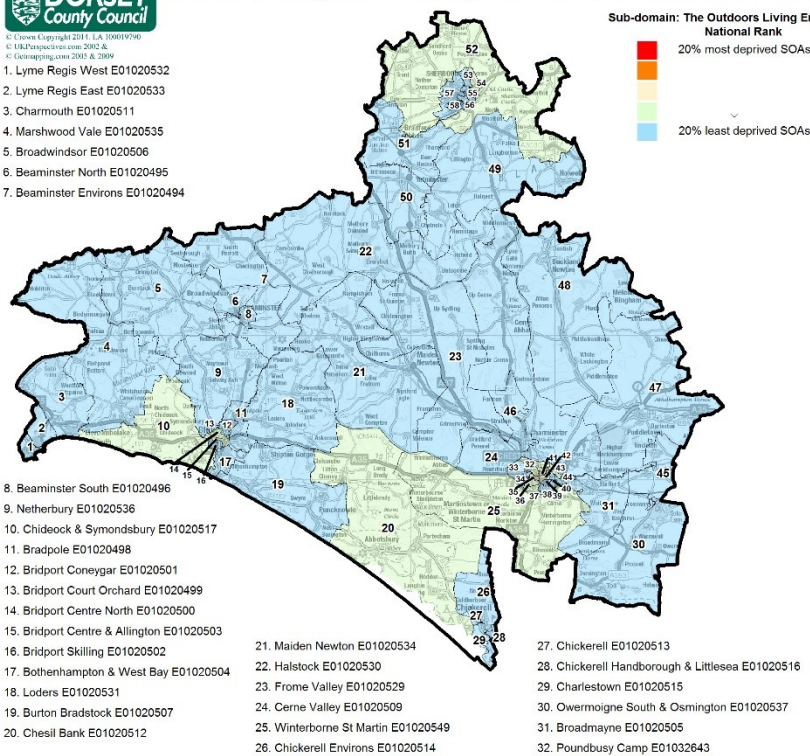

8. Beaminster South E01020496
9. Netherbury E01020536
10. Chideock & Symondsburys E01020517
11. Bradpole E01020498
12. Bridport Coneygar E01020501
13. Bridport Court Orchard E01020499
14. Bridport Centre North E01020500
15. Bridport Centre & Allington E01020503
16. Bridport Skilling E01020502
17. Bothenhampton & West Bay E01020504
18. Lodgers E01020531
19. Burton Bradstock E01020507
20. Chesil Bank E01020512

21. Maiden Newton E01020534
22. Halstock E01020530
23. Frome Valley E01020529
24. Cerne Valley E01020509
25. Winterborne St Martin E01020549
26. Chickerell Environs E01020514

27. Chickerell E01020513
28. Chickerell Handborough & Littlesea E01020516
29. Charlestown E01020515
30. Owermoigne South & Osmington E01020537
31. Broadmayne E01020505
32. Poundbush Camp E01032643