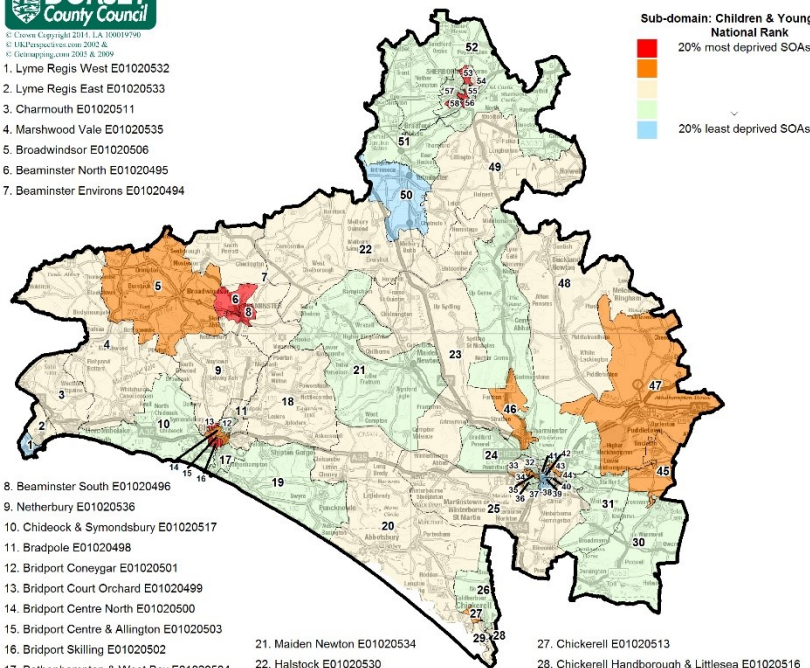

West Dorset - Education, Skills & Training Deprivation Sub-domain 2015: Children & Young People, National Rank

1. Lyme Regis West E01020532
2. Lyme Regis East E01020533
3. Charmouth E01020511
4. Marshwood Vale E01020535
5. Broadwindsor E01020506
6. Beaminster North E01020495
7. Beaminster Environs E01020494

8. Beaminster South E01020496
9. Netherbury E01020536
10. Chideock & Symondsburys E01020517
11. Bradpole E01020498
12. Bridport Coneygar E01020501
13. Bridport Court Orchard E01020499
14. Bridport Centre North E01020500
15. Bridport Centre & Allington E01020503
16. Bridport Skilling E01020502
17. Bothenhampton & West Bay E01020504
18. Lodgers E01020531
19. Burton Bradstock E01020507
20. Chesil Bank E01020512

21. Maiden Newton E01020534
22. Halstock E01020530
23. Frome Valley E01020529
24. Cerne Valley E01020509
25. Winterborne St Martin E01020549
26. Chickerell Environs E01020514

27. Chickerell E01020513
28. Chickerell Handborough & Littlesea E01020516
29. Charlestown E01020515
30. Owermoigne South & Osmington E01020537
31. Broadmayne E01020505
32. Poundbushy Camp E01032643