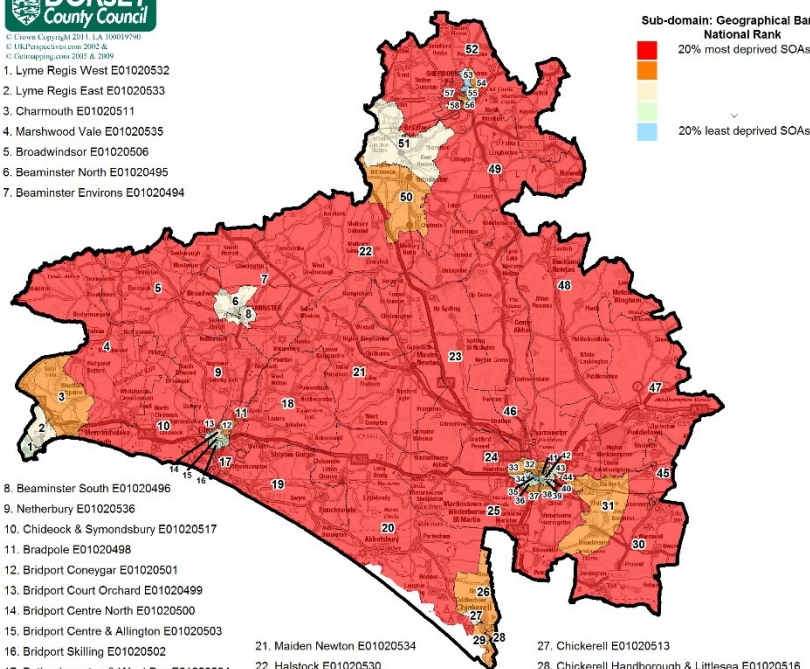

8. Beaminster South E01020496
9. Netherbury E01020536
10. Chideock & Symondsburys E01020517
11. Bradpole E01020498
12. Bridport Coneygar E01020501
13. Bridport Court Orchard E01020499
14. Bridport Centre North E01020500
15. Bridport Centre & Allington E01020503
16. Bridport Skilling E01020502
17. Bothenhampton & West Bay E01020504
18. Lodgers E01020531
19. Burton Bradstock E01020507
20. Chesil Bank E01020512

21. Maiden Newton E01020534
22. Halstock E01020530
23. Frome Valley E01020529
24. Cerne Valley E01020509
25. Winterborne St Martin E01020549
26. Chickerell Environs E01020514

27. Chickerell E01020513
28. Chickerell Handborough & Littlesea E01020516
29. Charlestown E01020515
30. Owermoigne South & Osmington E01020537
31. Broadmayne E01020505
32. Poundbushy Camp E01032643