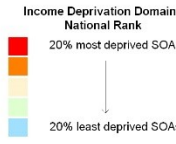

West Dorset - Income Deprivation Domain 2015, National Rank

1. Lyme Regis West E01020532
2. Lyme Regis East E01020533
3. Charmouth E01020511
4. Marshwood Vale E01020535
5. Broadwindsor E01020506
6. Beaminster North E01020495
7. Beaminster Environs E01020494

8. Beaminster South E01020496
9. Netherbury E01020536
10. Chideock & Symondsburry E01020517
11. Bradpole E01020498
12. Bridport Coneygar E01020501
13. Bridport Court Orchard E01020499
14. Bridport Centre North E01020500
15. Bridport Centre & Allington E01020503
16. Bridport Skilling E01020502
17. Bothenhampton & West Bay E01020504
18. Lodors E01020531
19. Burton Bradstock E01020507
20. Chesil Bank E01020512

21. Maiden Newton E01020534
22. Halstock E01020530
23. Frome Valley E01020529
24. Cerne Valley E01020509
25. Winterborne St Martin E01020549
26. Chickerell Environs E01020514

27. Chickerell E01020513
28. Chickerell Handborough & Littlesea E01020516
29. Charlestown E01020515
30. Overmoigne South & Osmington E01020537
31. Broadmayne E01020505
32. Poundbush Camp E01032643

33. Poundbury North E01032641
34. Poundbury South E01020528
35. Dorchester Victoria Park E01020527
36. Dorchester Queen's Avenue E01020526
37. Dorchester Castle Park E01020524
38. Dorchester Manor Park E01020525
39. Dorchester Monmouth Road E01020523
40. Fordington West & Thomas Hardy E01020519
41. Dorchester Town Centre E01032644
42. Dorchester Centre Brewery Square E01032645
43. Fordington East E01020518
44. Fordington Fields E01020520
45. Crossways E01020538
46. Charminster E01020510
47. Puddletown E01020540
48. Piddle Valley E01020539
49. Cam Vale E01020508
50. Yetminster E01020550
51. Bradford Abbas E01020497
52. Queen Thorne E01020541
53. Sherborne East Gryphon E01020543
54. Sherborne East Coldharbour E01020542
55. Sherborne East Newlands E01020544
56. Sherborne West Abbey E01020546
57. Sherborne Lenthay & Barton Farm E01032642
58. Sherborne West Westbridge E01020547

West Dorset - Living Environment Deprivation Domain 2015, National Rank

1. Lyme Regis West E01020532
2. Lyme Regis East E01020533
3. Charmouth E01020511
4. Marshwood Vale E01020535
5. Broadwindsor E01020506
6. Beaminster North E01020495
7. Beaminster Environs E01020494

8. Beaminster South E01020496
9. Netherbury E01020536
10. Chideock & Symondsburry E01020517
11. Bradpole E01020498
12. Bridport Coneygar E01020501
13. Bridport Court Orchard E01020499
14. Bridport Centre North E01020500
15. Bridport Centre & Allington E01020503
16. Bridport Skilling E01020502
17. Bothenhampton & West Bay E01020504
18. Lodors E01020531
19. Burton Bradstock E01020507
20. Chesil Bank E01020512

21. Maiden Newton E01020534
22. Halstock E01020530
23. Frome Valley E01020529
24. Cerne Valley E01020509
25. Winterborne St Martin E01020549
26. Chickerell Environs E01020514

27. Chickerell E01020513
28. Chickerell Handborough & Littlesea E01020516
29. Charlestown E01020515
30. Overmoigne South & Osmington E01020537
31. Broadmayne E01020505
32. Poundbush Camp E01032643