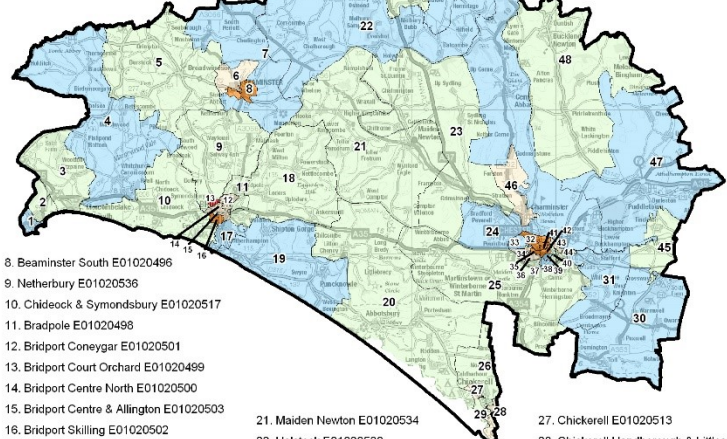

West Dorset - Health Deprivation & Disability Domain 2015, National Rank

1. Lyme Regis West E01020532
2. Lyme Regis East E01020533
3. Charmouth E01020511
4. Marshwood Vale E01020535
5. Broadwindsor E01020506
6. Beaminster North E01020495
7. Beaminster Environs E01020494