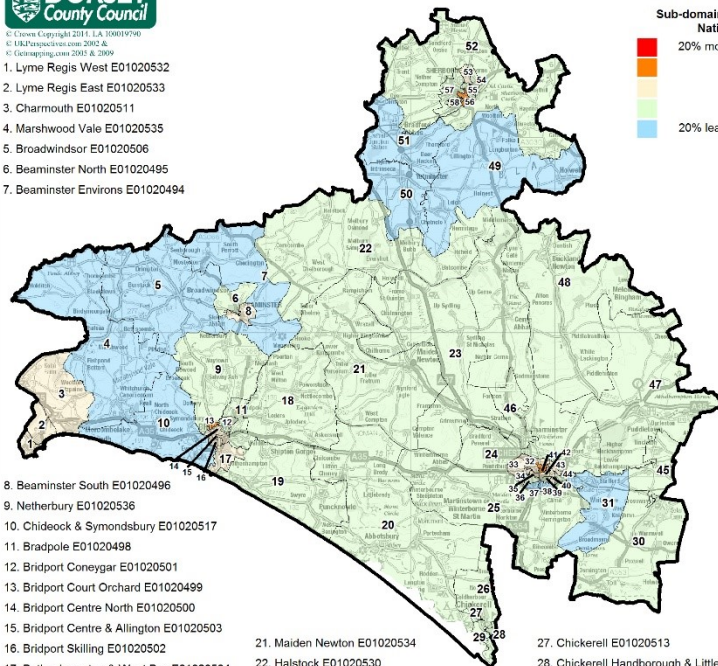

West Dorset - Barriers to Housing & Services Sub-domain 2015: Wider Barriers, National Rank

8. Beaminster South E01020496
9. Netherbury E01020536
10. Chideock & Symondsburys E01020517
11. Bradpole E01020498
12. Bridport Coneygar E01020501
13. Bridport Court Orchard E01020499
14. Bridport Centre North E01020500
15. Bridport Centre & Allington E01020503
16. Bridport Skilling E01020502
17. Bothenhampton & West Bay E01020504
18. Lodgers E01020531
19. Burton Bradstock E01020507
20. Chesil Bank E01020512

21. Maiden Newton E01020534
22. Halstock E01020530
23. Frome Valley E01020529
24. Cerne Valley E01020509
25. Winterborne St Martin E01020549
26. Chickerell Environs E01020514

27. Chickerell E01020513
28. Chickerell Handborough & Littlesea E01020516
29. Charlestown E01020515
30. Owermoigne South & Osmington E01020537
31. Broadmayne E01020505
32. Poundbush Camp E01032643

33. Poundbury North E01032641
34. Poundbury South E01020528
35. Dorchester Victoria Park E01020527
36. Dorchester Queen's Avenue E01020526
37. Dorchester Castle Park E01020524
38. Dorchester Manor Park E01020525
39. Dorchester Monmouth Road E01020523
40. Fordington West & Thomas Hardy E01020519
41. Dorchester Town Centre E01032644
42. Dorchester Centre Brewery Square E01032645
43. Fordington East E01020518
44. Fordington Fields E01020520
45. Crossways E01020538
46. Charminster E01020510
47. Puddletown E01020540
48. Piddle Valley E01020539
49. Cam Vale E01020508
50. Yetminster E01020550
51. Bradford Abbas E01020497
52. Queen Thorne E01020541
53. Sherborne East Gryphon E01020543
54. Sherborne East Coldharbour E01020542
55. Sherborne East Newlands E01020544
56. Sherborne West Abbey E01020546
57. Sherborne Lenthay & Barton Farm E01032642
58. Sherborne West Westbridge E01020547