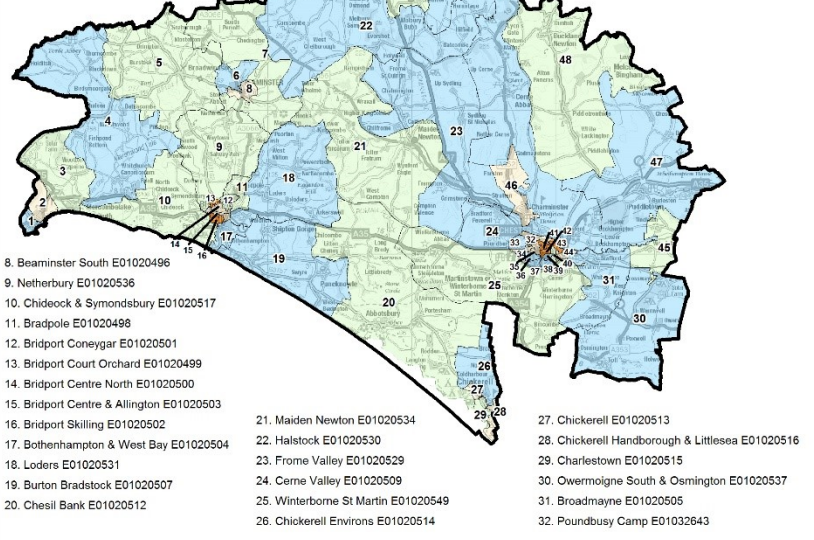

West Dorset - Income Deprivation Affecting Older People Index 2015, National Rank

1. Lyme Regis West E01020532
2. Lyme Regis East E01020533
3. Charmouth E01020511
4. Marshwood Vale E01020535
5. Broadwindsor E01020506
6. Beaminster North E01020495
7. Beaminster Environs E01020494