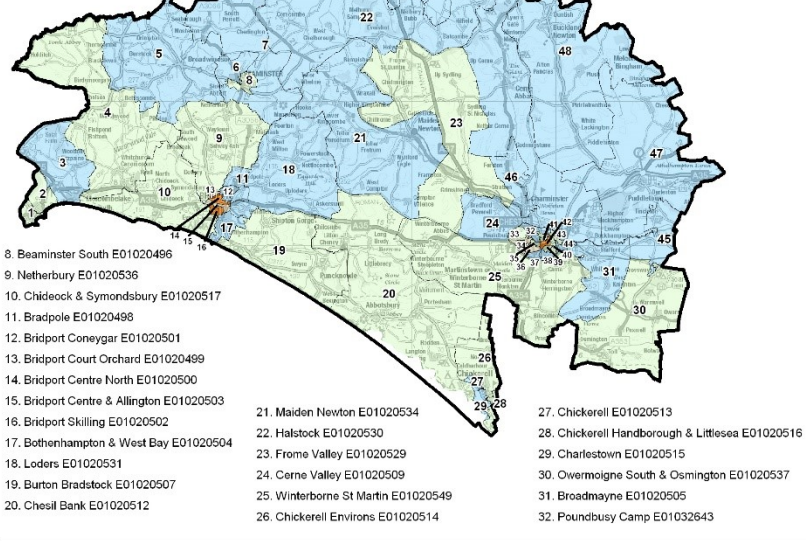

33. Poundbury North E01032641
34. Poundbury South E01020528
35. Dorchester Victoria Park E01020527
36. Dorchester Queen's Avenue E01020526
37. Dorchester Castle Park E01020524
38. Dorchester Manor Park E01020525
39. Dorchester Monmouth Road E01020523
40. Fordington West & Thomas Hardy E01020519
41. Dorchester Town Centre E01032644
42. Dorchester Centre Brewery Square E01032645
43. Fordington East E01020518
44. Fordington Fields E01020520
45. Crossways E01020538
46. Charminster E01020510
47. Puddletown E01020540
48. Piddle Valley E01020539
49. Cam Vale E01020508
50. Yetminster E01020550
51. Bradford Abbas E01020497
52. Queen Thorne E01020541
53. Sherborne East Gryphon E01020543
54. Sherborne East Coldharbour E01020542
55. Sherborne East Newlands E01020544
56. Sherborne West Abbey E01020546
57. Sherborne Lenthay & Barton Farm E01032642
58. Sherborne West Westbridge E01020547