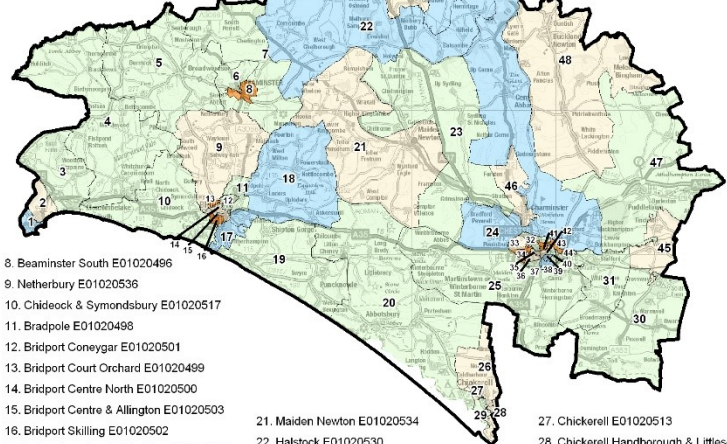

West Dorset - Income Deprivation Affecting Children Index 2015, National Rank

1. Lyme Regis West E01020532
2. Lyme Regis East E01020533
3. Charmouth E01020511
4. Marshwood Vale E01020535
5. Broadwindsor E01020506
6. Beaminster North E01020495
7. Beaminster Environs E01020494