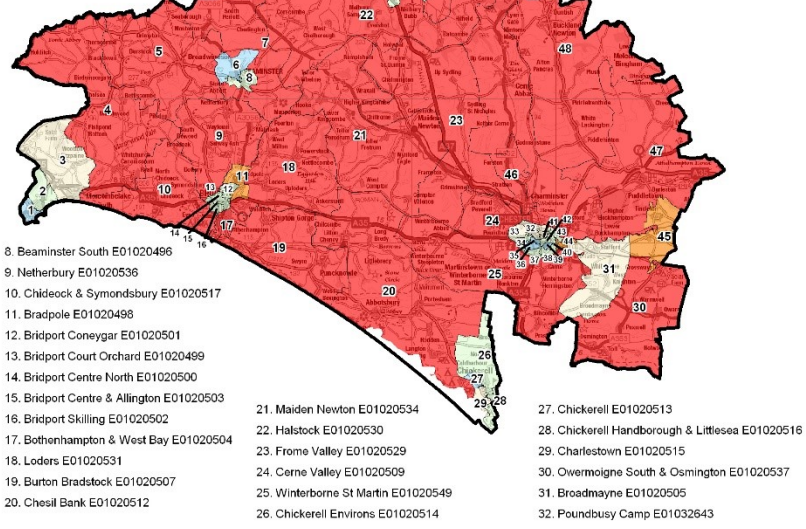

West Dorset - Barriers to Housing & Services Domain 2015, National Rank

1. Lyme Regis West E01020532
2. Lyme Regis East E01020533
3. Charmouth E01020511
4. Marshwood Vale E01020535
5. Broadwindsor E01020506
6. Beaminster North E01020495
7. Beaminster Environs E01020494

33. Poundbury North E01032641
34. Poundbury South E01020528
35. Dorchester Victoria Park E01020527
36. Dorchester Queen's Avenue E01020526
37. Dorchester Castle Park E01020524
38. Dorchester Manor Park E01020525
39. Dorchester Monmouth Road E01020523
40. Fordington West & Thomas Hardy E01020519
41. Dorchester Town Centre E01032644
42. Dorchester Centre Brewery Square E01032645
43. Fordington East E01020518
44. Fordington Fields E01020520
45. Crossways E01020538
46. Charminster E01020510
47. Puddletown E01020540
48. Piddle Valley E01020539
49. Cam Vale E01020508
50. Yetminster E01020550
51. Bradford Abbas E01020497
52. Queen Thorne E01020541
53. Sherborne East Gryphon E01020543
54. Sherborne East Coldharbour E01020542
55. Sherborne East Newlands E01020544
56. Sherborne West Abbey E01020546
57. Sherborne Lenthay & Barton Farm E01032642
58. Sherborne West Westbridge E01020547

West Dorset - Crime Domain 2015, National Rank

1. Lyme Regis West E01020532
2. Lyme Regis East E01020533
3. Charmouth E01020511
4. Marshwood Vale E01020535
5. Broadwindsor E01020506
6. Beaminster North E01020495
7. Beaminster Environs E01020494