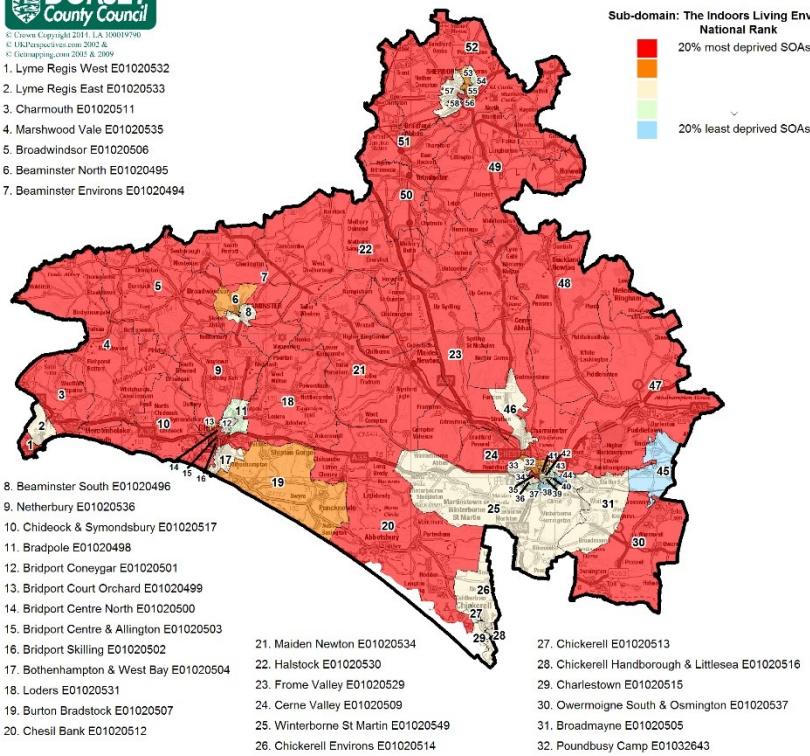

West Dorset - Living Environment Deprivation Sub-domain 2015: The Indoors Living Environment, National Rank

1. Lyme Regis West E01020532
2. Lyme Regis East E01020533
3. Charmouth E01020511
4. Marshwood Vale E01020535
5. Broadwindsor E01020506
6. Beaminster North E01020495
7. Beaminster Environs E01020494

8. Beaminster South E01020496
9. Netherbury E01020536
10. Chideock & Symondsburys E01020517
11. Bradpole E01020498
12. Bridport Coneygar E01020501
13. Bridport Court Orchard E01020499
14. Bridport Centre North E01020500
15. Bridport Centre & Allington E01020503
16. Bridport Skilling E01020502
17. Bothenhampton & West Bay E01020504
18. Lodgers E01020531
19. Burton Bradstock E01020507
20. Chesil Bank E01020512

21. Maiden Newton E01020534
22. Halstock E01020530
23. Frome Valley E01020529
24. Cerne Valley E01020509
25. Winterborne St Martin E01020549
26. Chickerell Environs E01020514

27. Chickerell E01020513
28. Chickerell Handborough & Littlesea E01020516
29. Charlestown E01020515
30. Owermoigne South & Osmington E01020537
31. Broadmayne E01020505
32. Poundbush Camp E01032643