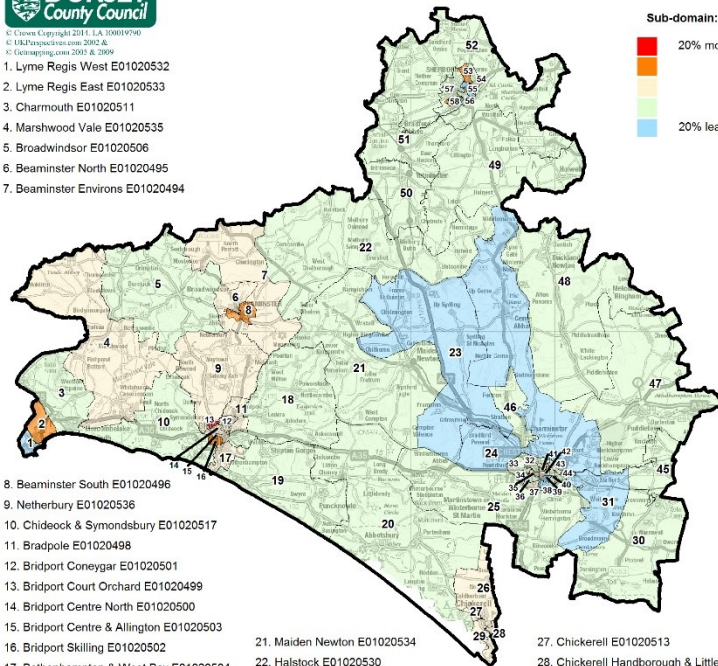

West Dorset - Education, Skills & Training Deprivation Sub-domain 2015: Skills, National Rank

8. Beaminster South E01020496
9. Netherbury E01020536
10. Chideock & Symondsburys E01020517
11. Bradpole E01020498
12. Bridport Coneygar E01020501
13. Bridport Court Orchard E01020499
14. Bridport Centre North E01020500
15. Bridport Centre & Allington E01020503
16. Bridport Skilling E01020502
17. Bothenhampton & West Bay E01020504
18. Lodgers E01020531
19. Burton Bradstock E01020507
20. Chesil Bank E01020512

21. Maiden Newton E01020534
22. Halstock E01020530
23. Frome Valley E01020529
24. Cerne Valley E01020509
25. Winterborne St Martin E01020549
26. Chickerell Environs E01020514

27. Chickerell E01020513
28. Chickerell Handborough & Littlesea E01020516
29. Charlestown E01020515
30. Owermoigne South & Osmington E01020537
31. Broadmayne E01020505
32. Poundbush Camp E01032643

33. Poundbury North E01032641
34. Poundbury South E01020528
35. Dorchester Victoria Park E01020527
36. Dorchester Queen's Avenue E01020526
37. Dorchester Castle Park E01020524
38. Dorchester Manor Park E01020525
39. Dorchester Monmouth Road E01020523
40. Fordington West & Thomas Hardy E01020519
41. Dorchester Town Centre E01032644
42. Dorchester Centre Brewery Square E01032645
43. Fordington East E01020518
44. Fordington Fields E01020520
45. Crossways E01020538
46. Charminster E01020510
47. Puddletown E01020540
48. Piddle Valley E01020539
49. Cam Vale E01020508
50. Yetminster E01020550
51. Bradford Abbas E01020497
52. Queen Thorne E01020541
53. Sherborne East Gryphon E01020543
54. Sherborne East Coldharbour E01020542
55. Sherborne East Newlands E01020544
56. Sherborne West Abbey E01020546
57. Sherborne Lenthay & Barton Farm E01032642
58. Sherborne West Westbridge E01020547