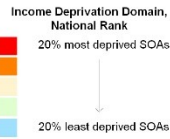

North Dorset - Income Deprivation Domain 2015, National Rank

1. Bourton & District E01020440	20. Riversdale E01020453
2. Milton E01020450	21. Portman E01020452
3. Gillingham Lodborne E01020447	22. Durveston & Stourpaine E01020444
4. Gillingham Coldharbour E01020463	23. Blandford Old Town E01020438
5. Gillingham Wyke E01020464	24. Blandford Damory Down E01020435
6. Gillingham Town E01020443	25. Blandford Station E01020439
7. Gillingham Ham E01033156	26. Blandford Langton St Leonards E01020437
8. Motcombe E01033158	27. Blandford Hilltop E01020436
9. The Stours E01020462	28. Blandford Camp E01033154
10. Marnhull E01020449	29. The Lower Tarrant's & Blandford Camp E01033159
11. Stalbridge Environs E01020433	30. Cranborne Chase E01020442
12. Stalbridge Town E01020434	31. The Iwerne E01020445
13. Sturminster Newton Environs E01020458	32. Child Okeford & Shillingstone E01020446
14. Sturminster Newton Town E01020459	33. The Beacon E01020460
15. Bulbarrow E01020441	34. Shaftesbury Underhill E01020457
16. Lydden Vale E01020448	35. Shaftesbury Central E01020454
17. Milton Abbas & Hilton E01020431	36. Shaftesbury Christy's E01020455
18. Milborne St Andrew E01020430	37. Shaftesbury Grosvenor E01020456
19. The North Winterbornes E01020432