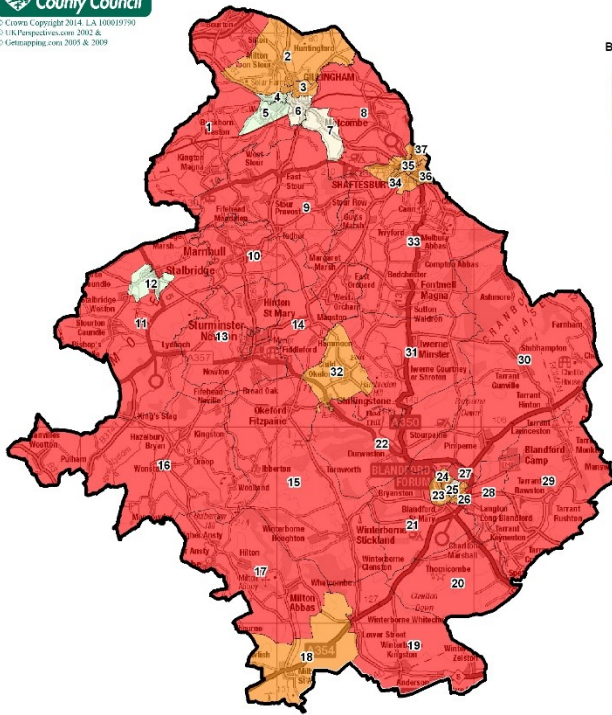

North Dorset - Barriers to Housing & Services Domain 2015, National Rank

1. Bourton & District E01020440	20. Riversdale E01020453
2. Milton E01020450	21. Portman E01020452
3. Gillingham Lodborne E01020447	22. Durveston & Stourpaine E01020444
4. Gillingham Coldharbour E01020463	23. Blandford Old Town E01020438
5. Gillingham Wyke E01020464	24. Blandford Damory Down E01020435
6. Gillingham Town E01020443	25. Blandford Station E01020439
7. Gillingham Ham E01033156	26. Blandford Langton St Leonards E01020437
8. Motcombe E01033158	27. Blandford Hilltop E01020436
9. The Stours E01020462	28. Blandford Camp E01033154
10. Marnhull E01020449	29. The Lower Tarrant's & Blandford Camp E01033159
11. Stalbridge Environs E01020433	30. Cranborne Chase E01020442
12. Stalbridge Town E01020434	31. The Iweres E01020445
13. Sturminster Newton Environs E01020458	32. Child Okeford & Shillingstone E01020446
14. Sturminster Newton Town E01020459	33. The Beacon E01020460
15. Bulbarrow E01020441	34. Shaftesbury Underhill E01020457
16. Lydden Vale E01020448	35. Shaftesbury Central E01020454
17. Milton Abbas & Hilton E01020431	36. Shaftesbury Christy's E01020455
18. Milborne St Andrew E01020430	37. Shaftesbury Grosvenor E01020456
19. The North Winterbornes E01020432