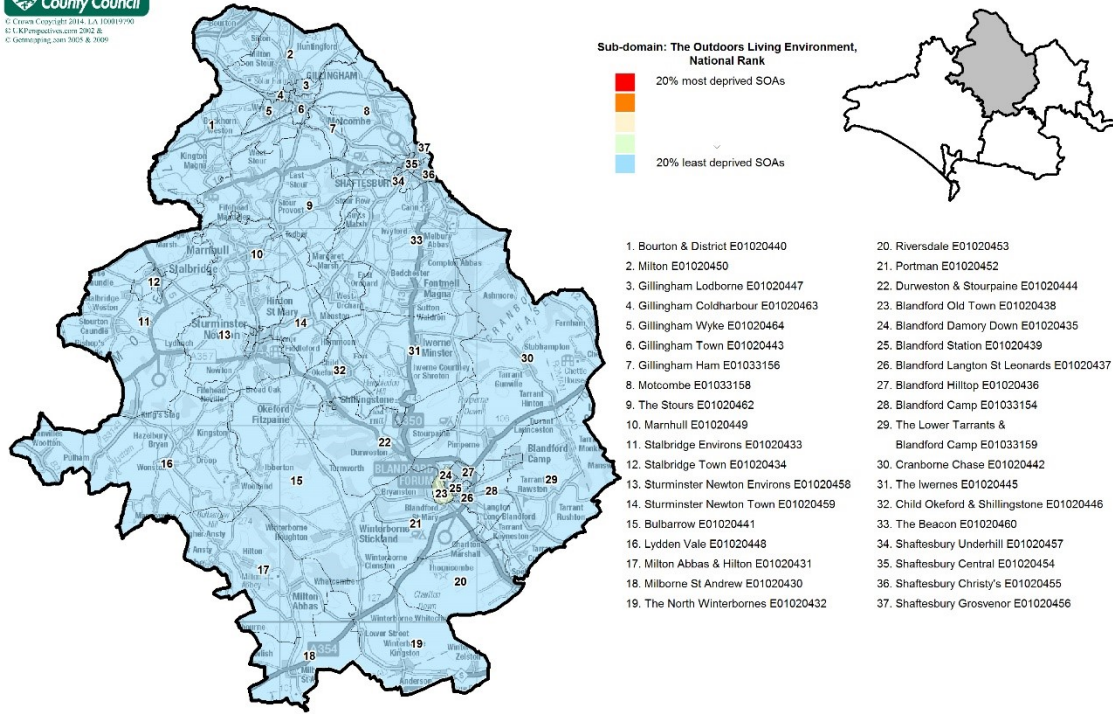

North Dorset - Living Environment Deprivation Sub-domain 2015: The Outdoors Living Environment, National Rank