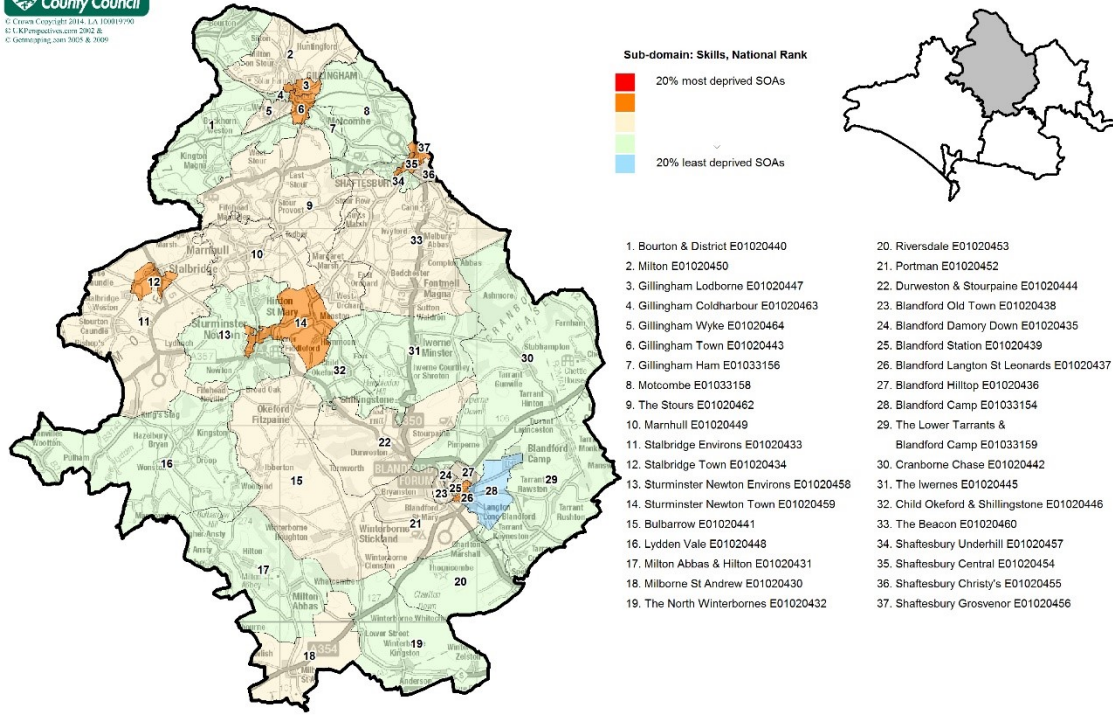

North Dorset - Education, Skills & Training Deprivation Sub-domain 2015: Skills, National Rank