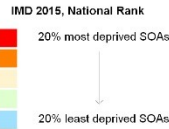

North Dorset - Index of Multiple Deprivation 2015, National Rank

1. Bourton & District E01020440	20. Riversdale E01020453
2. Milton E01020450	21. Portman E01020452
3. Gillingham Lodborne E01020447	22. Durveston & Stourpaine E01020444
4. Gillingham Coldharbour E01020463	23. Blandford Old Town E01020438
5. Gillingham Wyke E01020464	24. Blandford Damory Down E01020435
6. Gillingham Town E01020443	25. Blandford Station E01020439
7. Gillingham Ham E01033156	26. Blandford Langton St Leonards E01020437
8. Motcombe E01033158	27. Blandford Hilltop E01020436
9. The Stours E01020462	28. Blandford Camp E01033154
10. Marnhull E01020449	29. The Lower Tarrant's & Blandford Camp E01033159
11. Stalbridge Environs E01020433	30. Cranborne Chase E01020442
12. Stalbridge Town E01020434	31. The Iwerne E01020445
13. Sturminster Newton Environs E01020458	32. Child Okeford & Shillingstone E01020446
14. Sturminster Newton Town E01020459	33. The Beacon E01020460
15. Bulbarrow E01020441	34. Shaftesbury Underhill E01020457
16. Lydden Vale E01020448	35. Shaftesbury Central E01020454
17. Milton Abbas & Hilton E01020431	36. Shaftesbury Christy's E01020455
18. Milborne St Andrew E01020430	37. Shaftesbury Grosvenor E01020456
19. The North Winterbornes E01020432