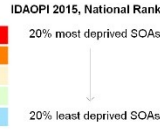

North Dorset - Income Deprivation Affecting Older People Index 2015, National Rank

1. Bourton & District E01020440	20. Riversdale E01020453
2. Milton E01020450	21. Portman E01020452
3. Gillingham Lodborne E01020447	22. Durveston & Stourpaine E01020444
4. Gillingham Coldharbour E01020463	23. Blandford Old Town E01020438
5. Gillingham Wyke E01020464	24. Blandford Damory Down E01020435
6. Gillingham Town E01020443	25. Blandford Station E01020439
7. Gillingham Ham E01033156	26. Blandford Langton St Leonards E01020437
8. Motcombe E01033158	27. Blandford Hilltop E01020436
9. The Stours E01020462	28. Blandford Camp E01033154
10. Marnhull E01020449	29. The Lower Tarrant's & Blandford Camp E01033159
11. Stalbridge Environs E01020433	30. Cranborne Chase E01020442
12. Stalbridge Town E01020434	31. The Iwerne E01020445
13. Sturminster Newton Environs E01020458	32. Child Okeford & Shillingstone E01020446
14. Sturminster Newton Town E01020459	33. The Beacon E01020460
15. Bulbarrow E01020441	34. Shaftesbury Underhill E01020457
16. Lydden Vale E01020448	35. Shaftesbury Central E01020454
17. Milton Abbas & Hilton E01020431	36. Shaftesbury Christy's E01020455
18. Milborne St Andrew E01020430	37. Shaftesbury Grosvenor E01020456
19. The North Winterbornes E01020432