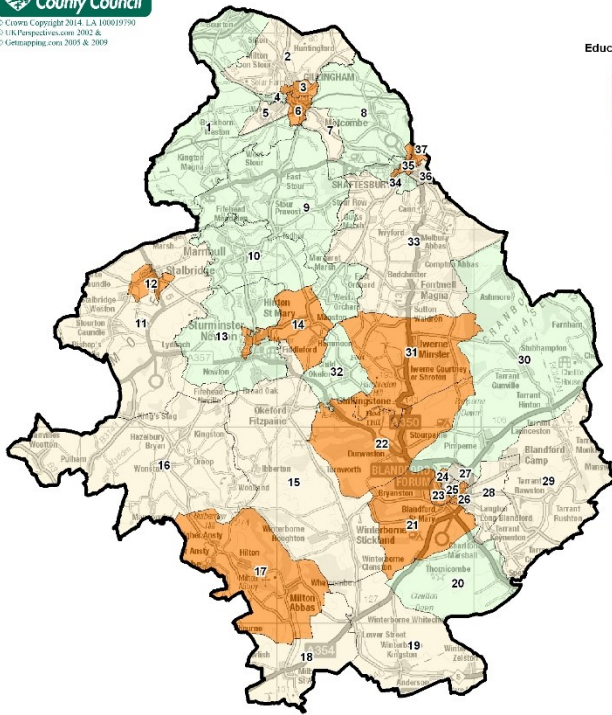

North Dorset - Education, Skills & Training Deprivation Domain 2015, National Rank