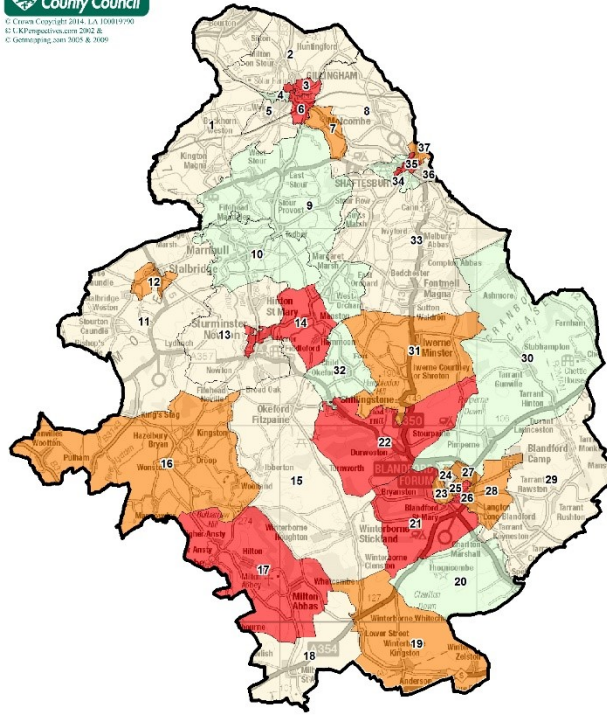

North Dorset - Education, Skills & Training Deprivation Sub-domain 2015: Children & Young People, National Rank