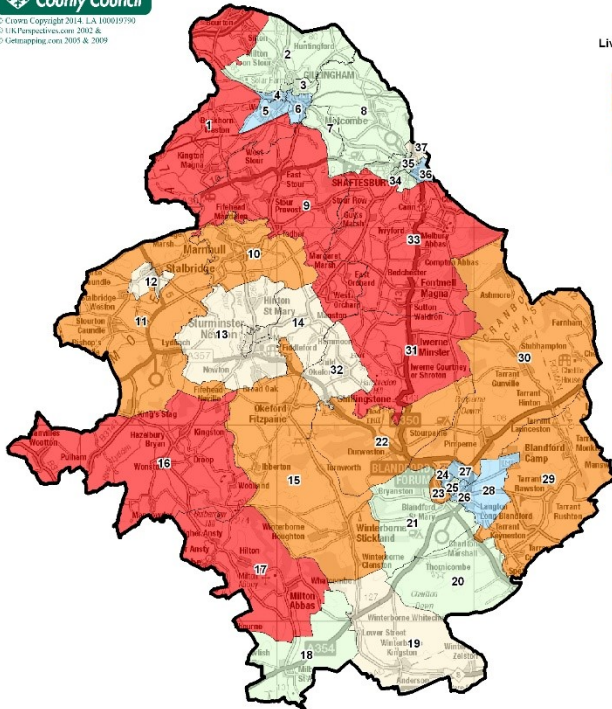

North Dorset - Living Environment Deprivation Domain 2015, National Rank

1. Bourton & District E01020440	20. Riversdale E01020453
2. Milton E01020450	21. Portman E01020452
3. Gillingham Lodborne E01020447	22. Durveston & Stourpaine E01020444
4. Gillingham Coldharbour E01020463	23. Blandford Old Town E01020438
5. Gillingham Wyke E01020464	24. Blandford Damory Down E01020435
6. Gillingham Town E01020443	25. Blandford Station E01020439
7. Gillingham Ham E01033156	26. Blandford Langton St Leonards E01020437
8. Motcombe E01033158	27. Blandford Hilltop E01020436
9. The Stours E01020462	28. Blandford Camp E01033154
10. Marnhull E01020449	29. The Lower Tarrant's & Blandford Camp E01033159
11. Stalbridge Environs E01020433	30. Cranborne Chase E01020442
12. Stalbridge Town E01020434	31. The Iwerne E01020445
13. Sturminster Newton Environs E01020458	32. Child Okeford & Shillingstone E01020446
14. Sturminster Newton Town E01020459	33. The Beacon E01020460
15. Bulbarrow E01020441	34. Shaftesbury Underhill E01020457
16. Lydden Vale E01020448	35. Shaftesbury Central E01020454
17. Milton Abbas & Hilton E01020431	36. Shaftesbury Christy's E01020455
18. Milborne St Andrew E01020430	37. Shaftesbury Grosvenor E01020456
19. The North Winterbornes E01020432