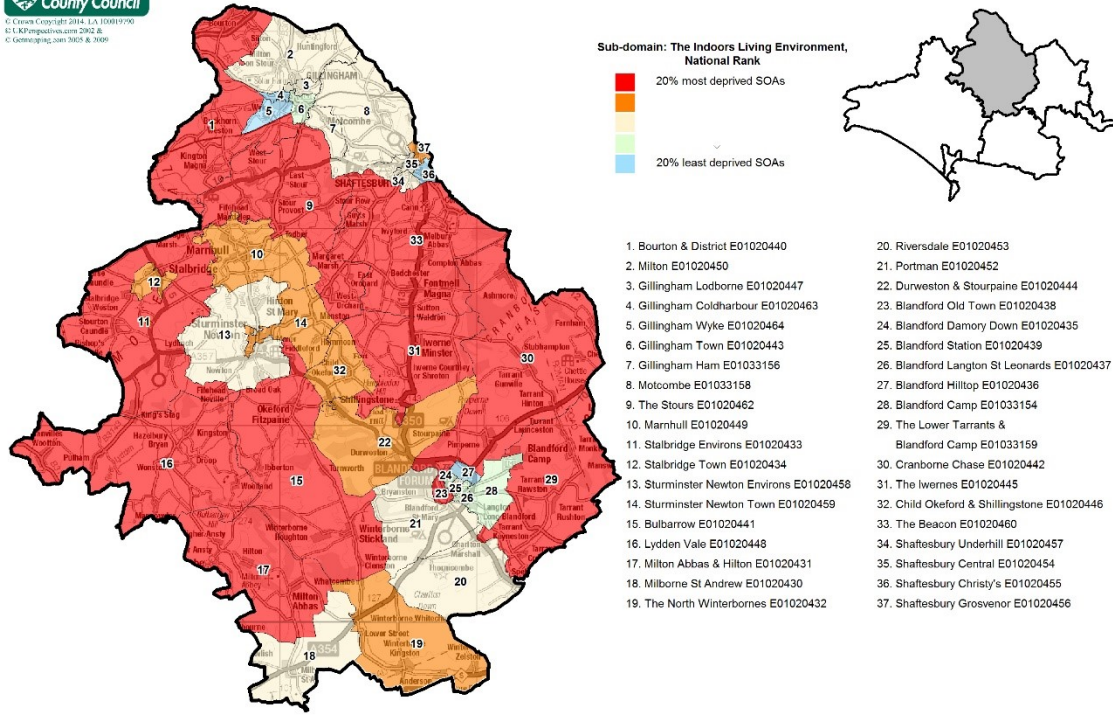

North Dorset - Barriers to Housing & Services Sub-domain 2015: Geographical Barriers, National Rank

Sub-domain: Geographical Barriers, National Rank

- | | |
|---|--|
| 1. Bourton & District E01020440 | 20. Riversdale E01020453 |
| 2. Milton E01020450 | 21. Portman E01020452 |
| 3. Gillingham Lodborne E01020447 | 22. Durweston & Stourpaine E01020444 |
| 4. Gillingham Coldharbour E01020463 | 23. Blandford Old Town E01020438 |
| 5. Gillingham Wyke E01020464 | 24. Blandford Damory Down E01020435 |
| 6. Gillingham Town E01020443 | 25. Blandford Station E01020439 |
| 7. Gillingham Ham E01033156 | 26. Blandford Langton St Leonards E01020437 |
| 8. Motcombe E01033158 | 27. Blandford Hilltop E01020436 |
| 9. The Stours E01020462 | 28. Blandford Camp E01033154 |
| 10. Marnhull E01020449 | 29. The Lower Tarrant & Blandford Camp E01033159 |
| 11. Stalbridge Environs E01020433 | 30. Cranborne Chase E01020442 |
| 12. Stalbridge Town E01020434 | 31. The Iwerne E01020445 |
| 13. Sturminster Newton Environs E01020458 | 32. Child Okeford & Shillingstone E01020446 |
| 14. Sturminster Newton Town E01020459 | 33. The Beacon E01020460 |
| 15. Bulbarrow E01020441 | 34. Shaftesbury Underhill E01020457 |
| 16. Lydden Vale E01020448 | 35. Shaftesbury Central E01020454 |
| 17. Milton Abbas & Hilton E01020431 | 36. Shaftesbury Christy's E01020455 |
| 18. Milborne St Andrew E01020430 | 37. Shaftesbury Grosvenor E01020456 |
| 19. The North Winterbornes E01020432 | |

North Dorset - Living Environment Deprivation Sub-domain 2015: The Indoors Living Environment, National Rank

North Dorset - Living Environment Deprivation Sub-domain 2015: The Outdoors Living Environment, National Rank