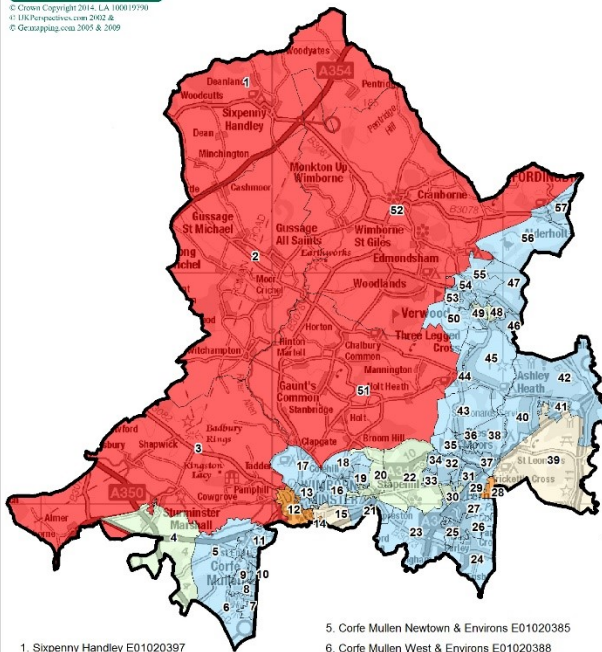

East Dorset - Living Environment Deprivation Sub-domain 2015: The Indoors Living Environment, National Rank