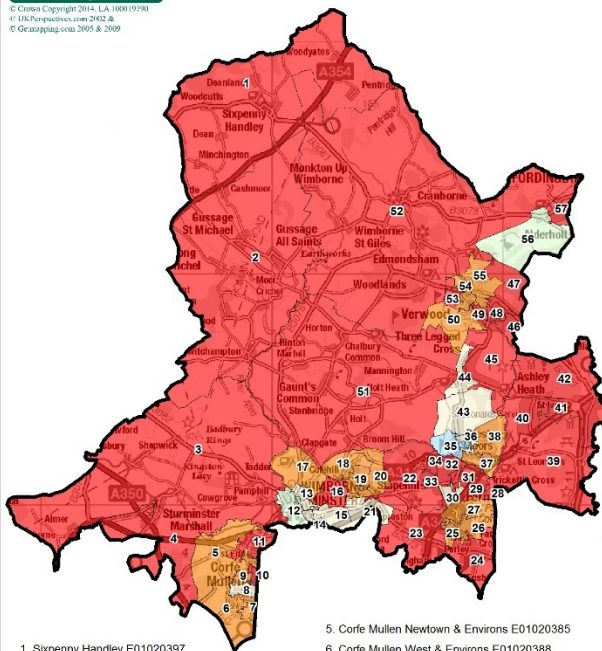

Sub-domain: Geographical Barriers,
National Rank