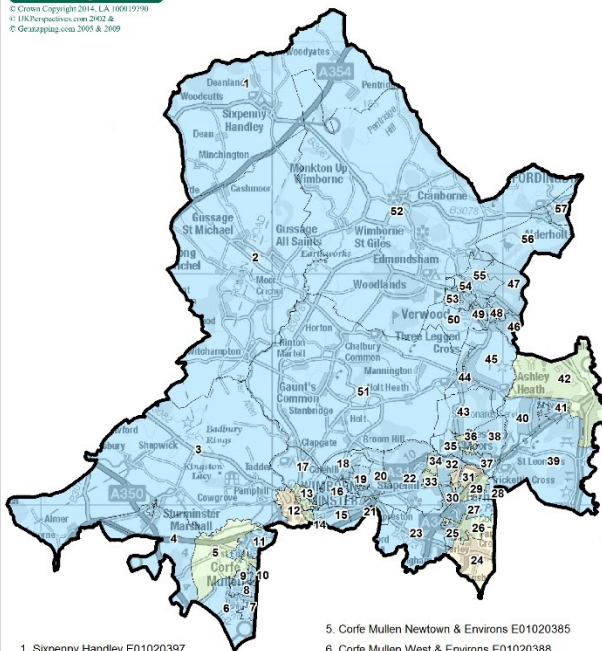

East Dorset - Living Environment Deprivation Sub-domain 2015: The Outdoors Living Environment, National Rank