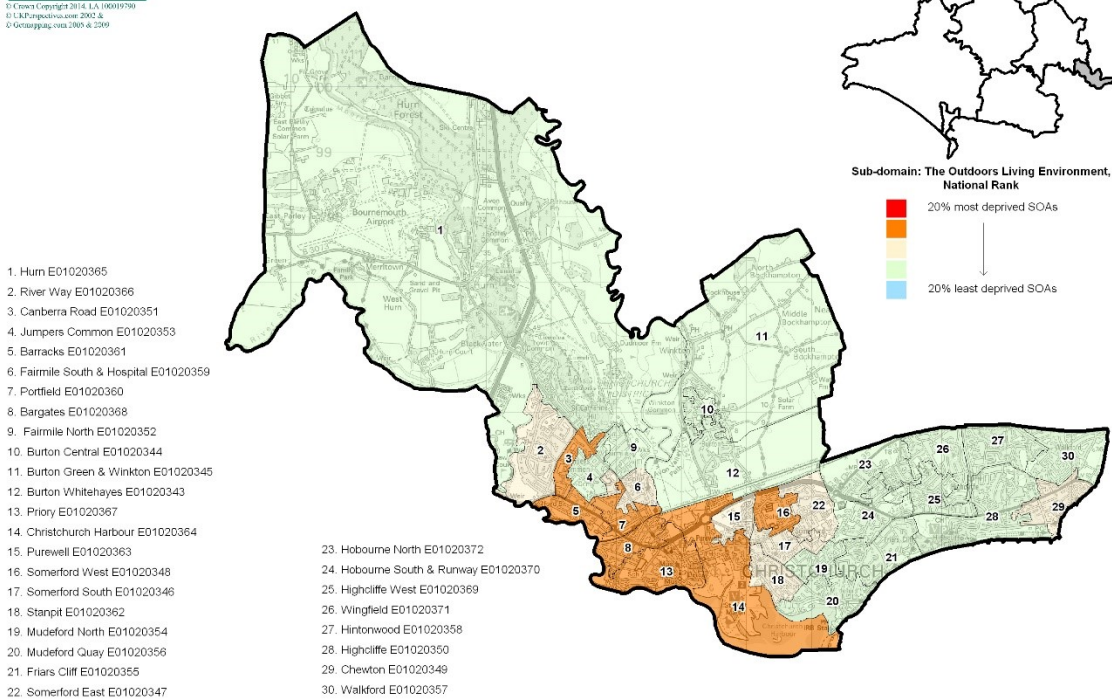

Christchurch - Education, Skills & Training Deprivation Sub-domain 2015: Children & Young People, National Rank

1. Hurn E01020365
2. River Way E01020366
3. Canberra Road E01020351
4. Jumpers Common E01020353
5. Barracks E01020361
6. Fairmile South & Hospital E01020359
7. Portfield E01020360
8. Bargates E01020368
9. Fairmile North E01020352
10. Burton Central E01020344
11. Burton Green & Winkton E01020345
12. Burton Whitehays E01020343
13. Priory E01020367
14. Christchurch Harbour E01020364
15. Purewell E01020363
16. Somerford West E01020348
17. Somerford South E01020346
18. Stanpit E01020362
19. Mudford North E01020354
20. Mudford Quay E01020356
21. Friars Cliff E01020355
22. Somerford East E01020347

Christchurch - Barriers to Housing & Services Sub-domain 2015: Geographical Barriers, National Rank

1. Hurn E01020365
2. River Way E01020366
3. Canberra Road E01020351
4. Jumpers Common E01020353
5. Barracks E01020361
6. Fairmile South & Hospital E01020359
7. Portfield E01020360
8. Bargates E01020368
9. Fairmile North E01020352
10. Burton Central E01020344
11. Burton Green & Winkton E01020345
12. Burton Whitehays E01020343
13. Priory E01020367
14. Christchurch Harbour E01020364
15. Purewell E01020363
16. Somerford West E01020348
17. Somerford South E01020346
18. Stanpit E01020362
19. Mudford North E01020354
20. Mudford Quay E01020356
21. Friars Cliff E01020355
22. Somerford East E01020347

Christchurch - Living Environment Deprivation Sub-domain 2015: The Indoors Living Environment, National Rank

Christchurch - Living Environment Deprivation Sub-domain 2015: The Outdoors Living Environment, National Rank