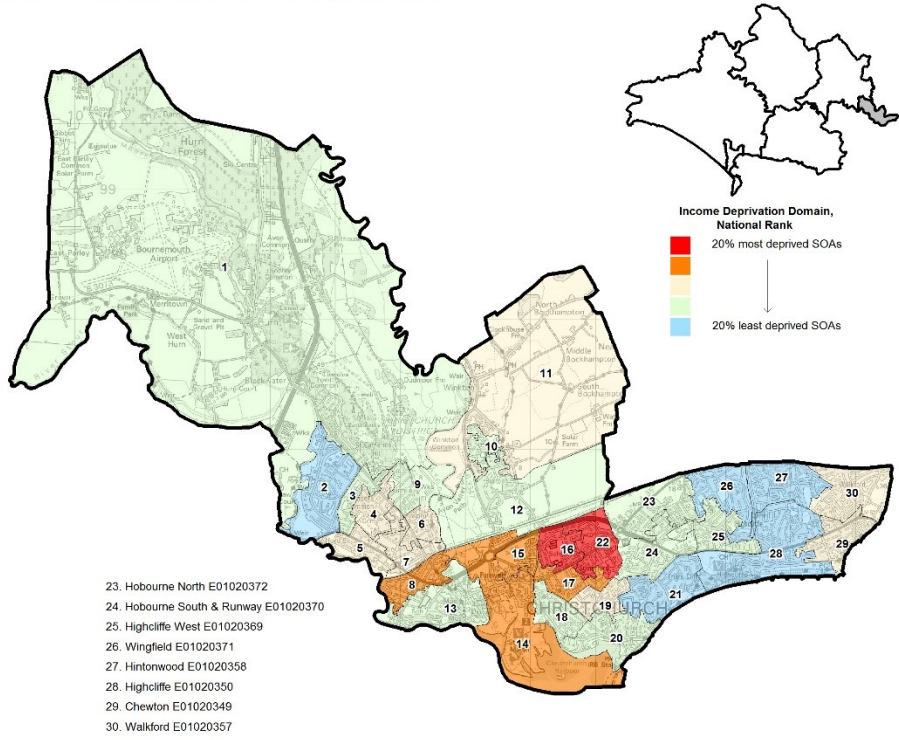

Christchurch - Income Deprivation Domain 2015, National Rank

1. Hurn E01020365
2. River Way E01020366
3. Canberra Road E01020351
4. Jumpers Common E01020353
5. Barracks E01020361
6. Fairmile South & Hospital E01020359
7. Portfield E01020360
8. Bargates E01020368
9. Fairmile North E01020352
10. Burton Central E01020344
11. Burton Green & Winton E01020345
12. Burton Whitehays E01020343
13. Priory E01020367
14. Christchurch Harbour E01020364
15. Purewell E01020363
16. Somerford West E01020348
17. Somerford South E01020346
18. Stanpit E01020362
19. Mudeford North E01020354
20. Mudeford Quay E01020356
21. Friars Cliff E01020355
22. Somerford East E01020347