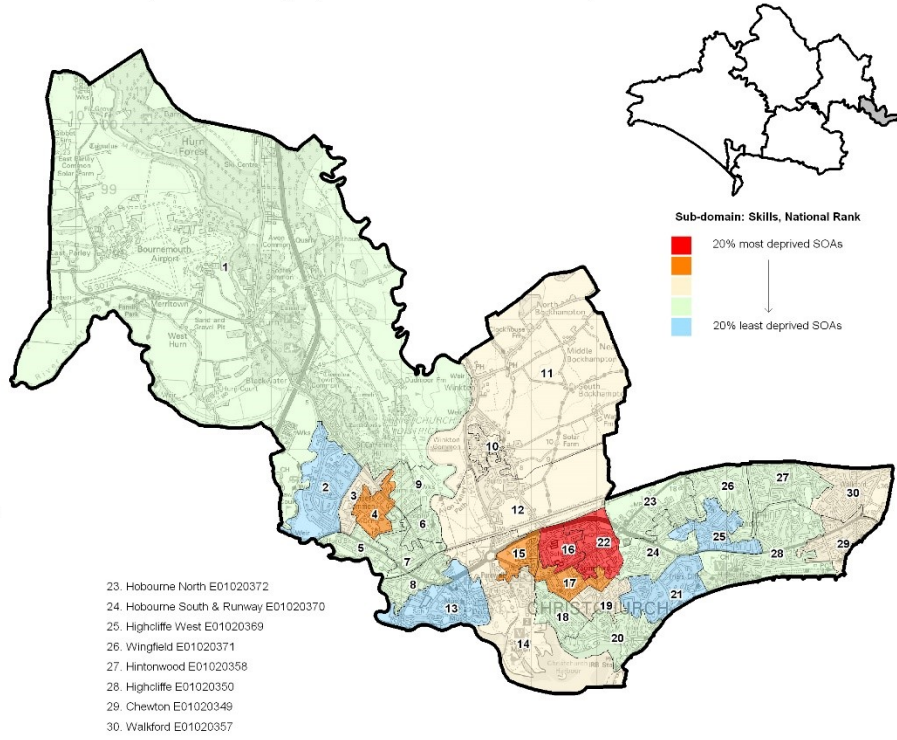

Christchurch - Barriers to Housing & Services Sub-domain 2015: Geographical Barriers, National Rank

1. Hurn E01020365
2. River Way E01020366
3. Canberra Road E01020351
4. Jumpers Common E01020353
5. Barracks E01020361
6. Fairmile South & Hospital E01020359
7. Portfield E01020360
8. Bargates E01020368
9. Fairmile North E01020352
10. Burton Central E01020344
11. Burton Green & Winkton E01020345
12. Burton Whitehays E01020343
13. Priory E01020367
14. Christchurch Harbour E01020364
15. Purewell E01020363
16. Somerford West E01020348
17. Somerford South E01020346
18. Stanpit E01020362
19. Mudford North E01020354
20. Mudford Quay E01020356
21. Friars Cliff E01020355
22. Somerford East E01020347

Christchurch - Living Environment Deprivation Sub-domain 2015: The Indoors Living Environment, National Rank

Christchurch - Living Environment Deprivation Sub-domain 2015: The Outdoors Living Environment, National Rank

Christchurch - Education, Skills & Training Deprivation Sub-domain 2015: Skills, National Rank

1. Hurn E01020365
2. River Way E01020366
3. Canberra Road E01020351
4. Jumpers Common E01020353
5. Barracks E01020361
6. Fairmile South & Hospital E01020359
7. Portfield E01020360
8. Bargates E01020368
9. Fairmile North E01020352
10. Burton Central E01020344
11. Burton Green & Winkton E01020345
12. Burton Whitehays E01020343
13. Priory E01020367
14. Christchurch Harbour E01020364
15. Purewell E01020363
16. Somerford West E01020348
17. Somerford South E01020346
18. Stanpit E01020362
19. Mudford North E01020354
20. Mudford Quay E01020356
21. Friars Cliff E01020355
22. Somerford East E01020347