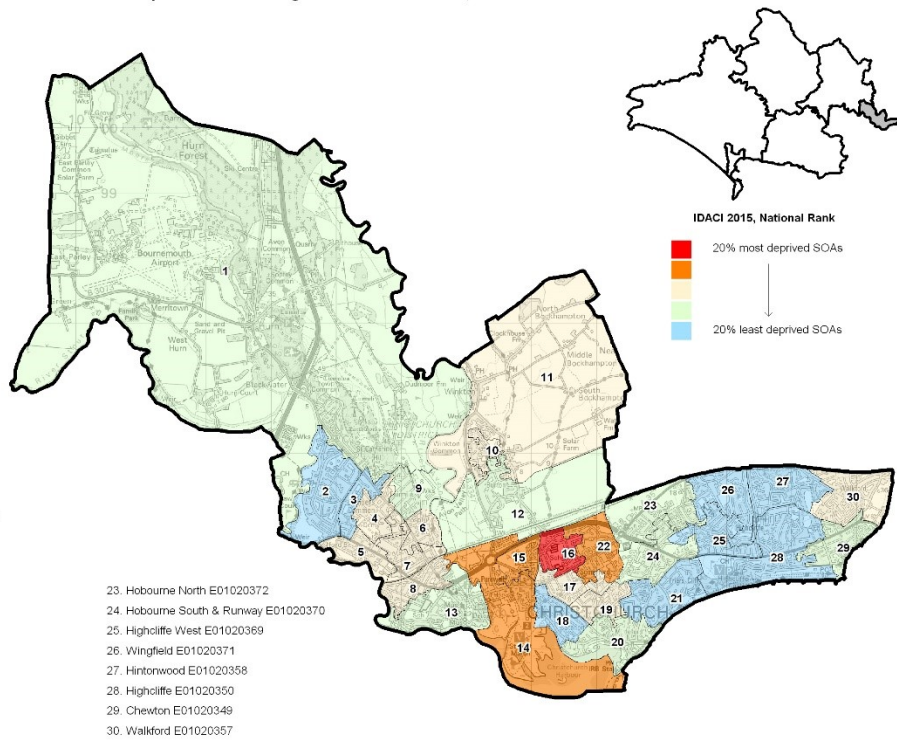

23. Hobourne North E01020372
24. Hobourne South & Runway E01020370
25. Highcliffe West E01020369
26. Wingfield E01020371
27. Hintonwood E01020358
28. Highcliffe E01020350
29. Chewton E01020349
30. Walkford E01020357

**Christchurch - Health Deprivation & Disability Domain 2015, National Rank**

1. Hurn E01020365
2. River Way E01020366
3. Canberra Road E01020351
4. Jumpers Common E01020353
5. Barracks E01020361
6. Fairmile South & Hospital E01020359
7. Portfield E01020360
8. Bargates E01020368
9. Fairmile North E01020352
10. Burton Central E01020344
11. Burton Green & Winton E01020345
12. Burton Whitehays E01020343
13. Priory E01020367
14. Christchurch Harbour E01020364
15. Purewell E01020363
16. Somerford West E01020348
17. Somerford South E01020346
18. Stanpit E01020362
19. Mudford North E01020354
20. Mudford Quay E01020356
21. Friars Cliff E01020355
22. Somerford East E01020347

**Christchurch - Income Deprivation Affecting Children Index 2015, National Rank**

1. Hurn E01020365
2. River Way E01020366
3. Canberra Road E01020351
4. Jumpers Common E01020353
5. Barracks E01020361
6. Fairmile South & Hospital E01020359
7. Portfield E01020360
8. Bargates E01020368
9. Fairmile North E01020352
10. Burton Central E01020344
11. Burton Green & Winton E01020345
12. Burton Whitehays E01020343
13. Priory E01020367
14. Christchurch Harbour E01020364
15. Purewell E01020363
16. Somerford West E01020348
17. Somerford South E01020346
18. Stanpit E01020362
19. Mudford North E01020354
20. Mudford Quay E01020356
21. Friars Cliff E01020355
22. Somerford East E01020347