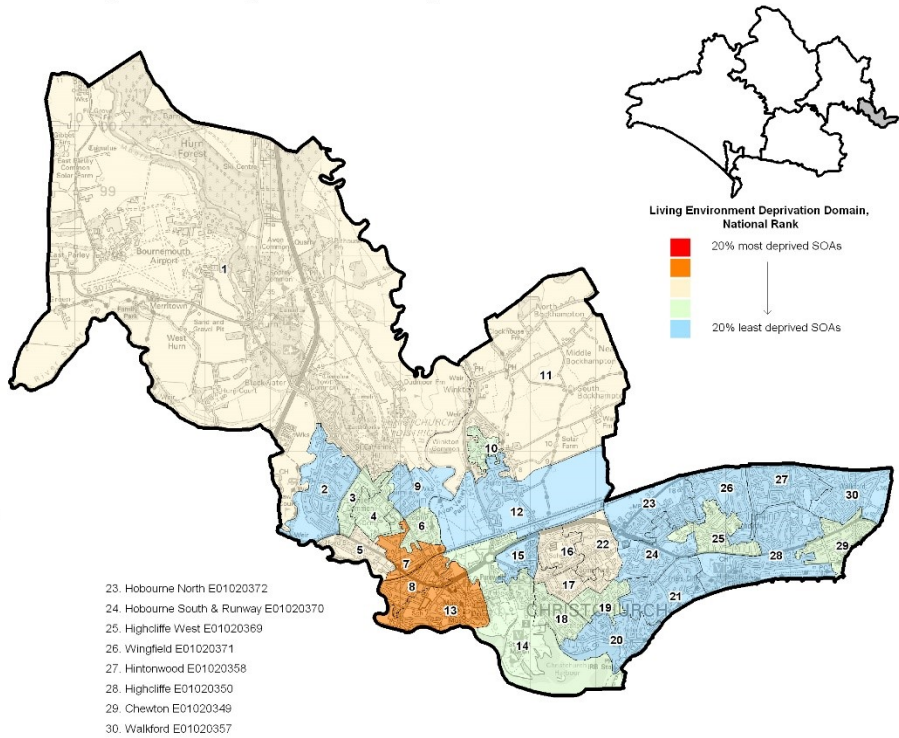

Christchurch - Living Environment Deprivation Domain 2015, National Rank

1. Hurn E01020365
2. River Way E01020366
3. Canberra Road E01020351
4. Jumpers Common E01020353
5. Barracks E01020361
6. Fairmile South & Hospital E01020359
7. Portfield E01020360
8. Bargates E01020368
9. Fairmile North E01020352
10. Burton Central E01020344
11. Burton Green & Winton E01020345
12. Burton Whitehays E01020343
13. Priory E01020367
14. Christchurch Harbour E01020364
15. Purewell E01020363
16. Somerford West E01020348
17. Somerford South E01020346
18. Stanpit E01020362
19. Mudeford North E01020354
20. Mudeford Quay E01020356
21. Friars Cliff E01020355
22. Somerford East E01020347