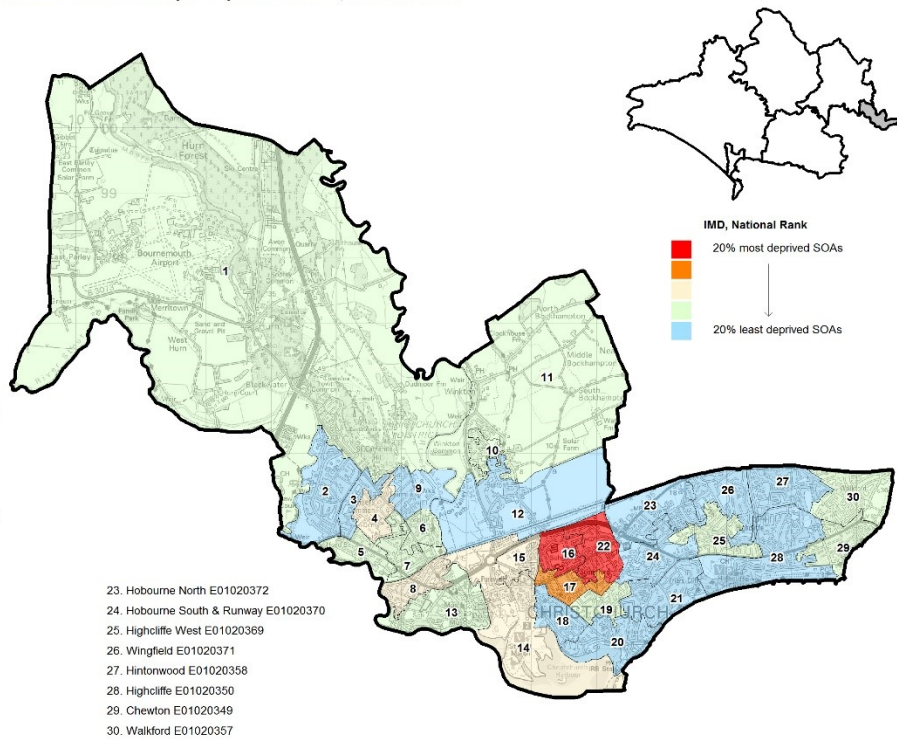

Christchurch - Index of Multiple Deprivation 2015, National Rank

1. Hurn E01020365
2. River Way E01020366
3. Canberra Road E01020351
4. Jumpers Common E01020353
5. Barracks E01020361
6. Fairmile South & Hospital E01020359
7. Portfield E01020360
8. Bargates E01020368
9. Fairmile North E01020352
10. Burton Central E01020344
11. Burton Green & Winkton E01020345
12. Burton Whitehayes E01020343
13. Priory E01020367
14. Christchurch Harbour E01020364
15. Purewell E01020363
16. Somerford West E01020348
17. Somerford South E01020346
18. Stanpit E01020362
19. Mudford North E01020354
20. Mudford Quay E01020356
21. Friars Cliff E01020355
22. Somerford East E01020347