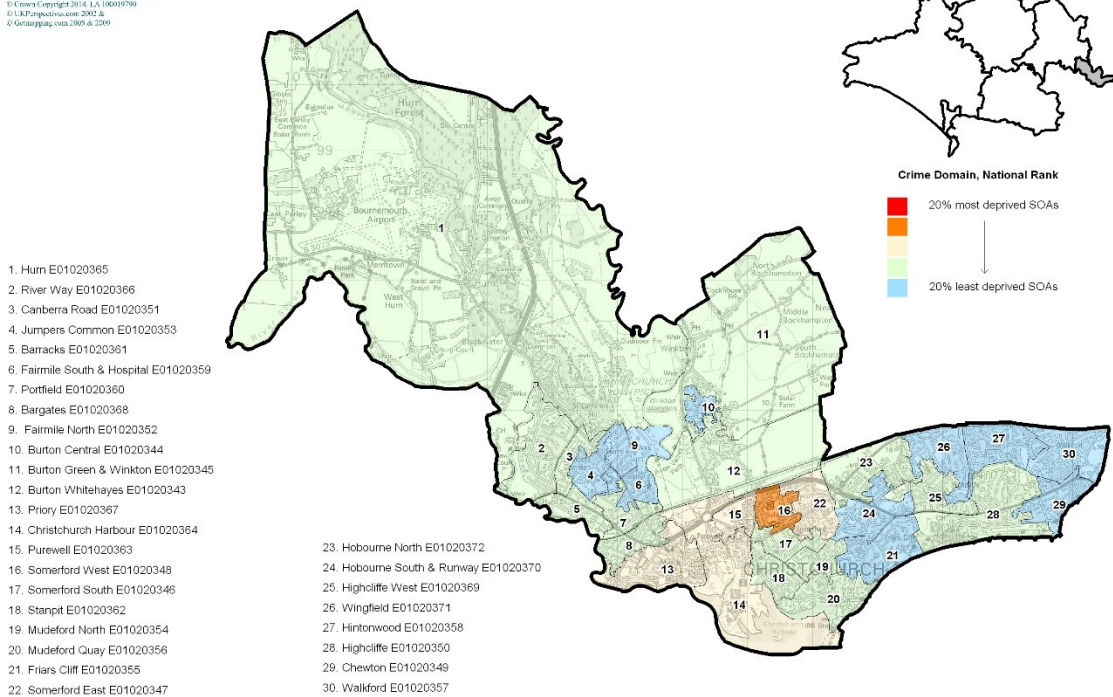

**Christchurch - Barriers to Housing & Services Domain 2015, National Rank**

**Christchurch - Crime Domain 2015, National Rank**

Christchurch - Education, Skills & Training Deprivation Domain 2015, National Rank

1. Hurn E01020365
2. River Way E01020366
3. Canberra Road E01020351
4. Jumpers Common E01020353
5. Barracks E01020361
6. Fairmile South & Hospital E01020359
7. Portfield E01020360
8. Bargates E01020368
9. Fairmile North E01020352
10. Burton Central E01020344
11. Burton Green & Winton E01020345
12. Burton Whitehays E01020343
13. Priory E01020367
14. Christchurch Harbour E01020364
15. Purewell E01020363
16. Somerford West E01020348
17. Somerford South E01020346
18. Stanpit E01020362
19. Mudeford North E01020354
20. Mudeford Quay E01020356
21. Friars Cliff E01020355
22. Somerford East E01020347

23. Hobourne North E01020372
24. Hobourne South & Runway E01020370
25. Highcliffe West E01020369
26. Wingfield E01020371
27. Hintonwood E01020358
28. Highcliffe E01020350
29. Chewton E01020349
30. Walkford E01020357