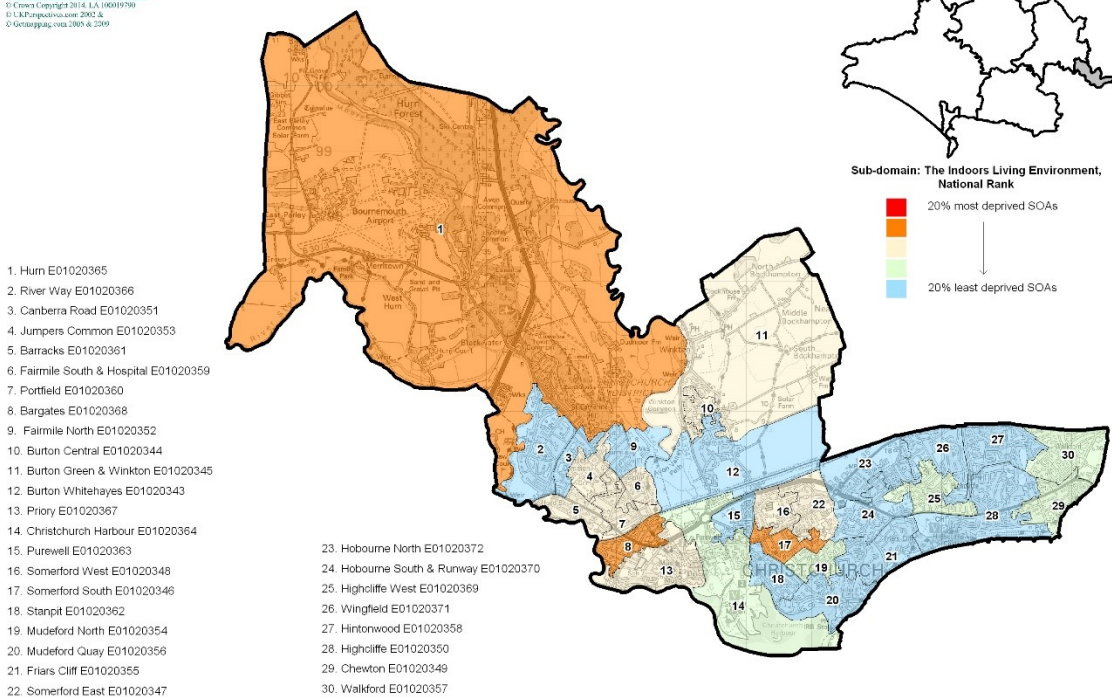

Christchurch - Living Environment Deprivation Sub-domain 2015: The Indoors Living Environment, National Rank