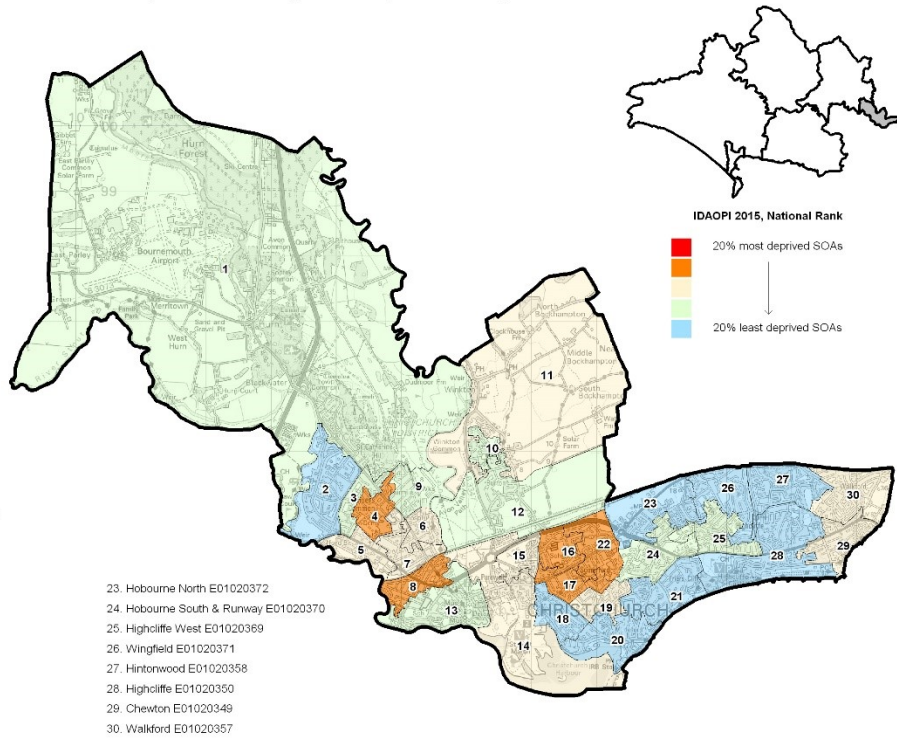

Christchurch - Income Deprivation Affecting Older People Index 2015, National Rank

1. Hurn E01020365
2. River Way E01020366
3. Canberra Road E01020351
4. Jumpers Common E01020353
5. Barracks E01020361
6. Fairmile South & Hospital E01020359
7. Portfield E01020360
8. Bargates E01020368
9. Fairmile North E01020352
10. Burton Central E01020344
11. Burton Green & Winkton E01020345
12. Burton Whitehayes E01020343
13. Priory E01020367
14. Christchurch Harbour E01020364
15. Purewell E01020363
16. Somerford West E01020348
17. Somerford South E01020346
18. Stanpit E01020362
19. Mudford North E01020354
20. Mudford Quay E01020356
21. Friars Cliff E01020355
22. Somerford East E01020347