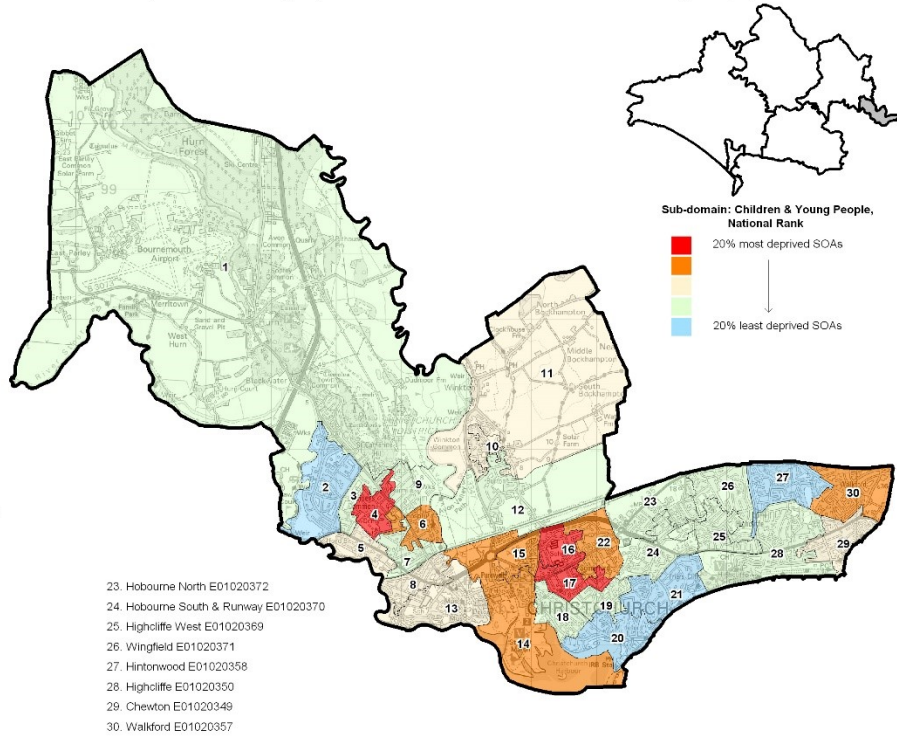

Christchurch - Education, Skills & Training Deprivation Sub-domain 2015: Children & Young People, National Rank

1. Hurn E01020365
2. River Way E01020366
3. Canberra Road E01020351
4. Jumpers Common E01020353
5. Barracks E01020361
6. Fairmile South & Hospital E01020359
7. Portfield E01020360
8. Bargates E01020368
9. Fairmile North E01020352
10. Burton Central E01020344
11. Burton Green & Winkton E01020345
12. Burton Whitehays E01020343
13. Priory E01020367
14. Christchurch Harbour E01020364
15. Purewell E01020363
16. Somerford West E01020348
17. Somerford South E01020346
18. Stanpit E01020362
19. Mudford North E01020354
20. Mudford Quay E01020356
21. Friars Cliff E01020355
22. Somerford East E01020347