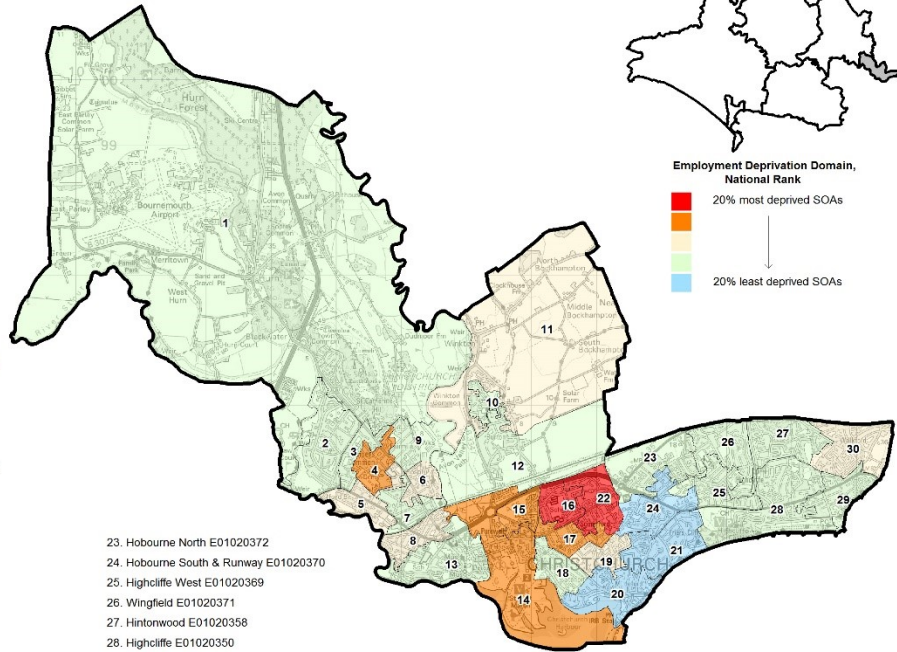

**Christchurch - Barriers to Housing & Services Domain 2015, National Rank**

**Christchurch - Crime Domain 2015, National Rank**

Christchurch - Education, Skills & Training Deprivation Domain 2015, National Rank

1. Hurn E01020365
2. River Way E01020366
3. Canberra Road E01020351
4. Jumpers Common E01020353
5. Barracks E01020361
6. Fairmile South & Hospital E01020359
7. Portfield E01020360
8. Bargates E01020368
9. Fairmile North E01020352
10. Burton Central E01020344
11. Burton Green & Winton E01020345
12. Burton Whitehays E01020343
13. Priory E01020367
14. Christchurch Harbour E01020364
15. Purewell E01020363
16. Somerford West E01020348
17. Somerford South E01020346
18. Stanpit E01020362
19. Mudeford North E01020354
20. Mudeford Quay E01020356
21. Friars Cliff E01020355
22. Somerford East E01020347

23. Hobourne North E01020372
24. Hobourne South & Runway E01020370
25. Highcliffe West E01020369
26. Wingfield E01020371
27. Hintonwood E01020358
28. Highcliffe E01020350
29. Chewton E01020349
30. Walkford E01020357