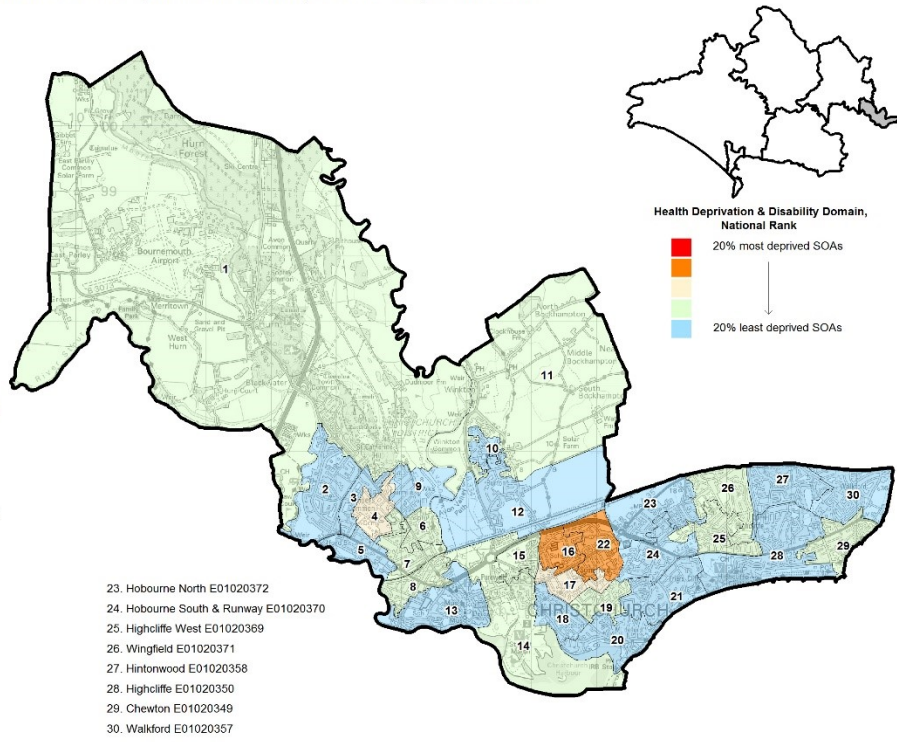

23. Hobourne North E01020372
24. Hobourne South & Runway E01020370
25. Highcliffe West E01020369
26. Wingfield E01020371
27. Hintonwood E01020358
28. Highcliffe E01020350
29. Chewton E01020349
30. Walkford E01020357

Christchurch - Employment Deprivation Domain 2015, National Rank

1. Hurn E01020365
2. River Way E01020366
3. Canberra Road E01020351
4. Jumpers Common E01020353
5. Barracks E01020361
6. Fairmile South & Hospital E01020359
7. Portfield E01020360
8. Bargates E01020368
9. Fairmile North E01020352
10. Burton Central E01020344
11. Burton Green & Winton E01020345
12. Burton Whitehays E01020343
13. Priory E01020367
14. Christchurch Harbour E01020364
15. Purewell E01020363
16. Somerford West E01020348
17. Somerford South E01020346
18. Stanpit E01020362
19. Mudeford North E01020354
20. Mudeford Quay E01020356
21. Friars Cliff E01020355
22. Somerford East E01020347

**Christchurch - Health Deprivation & Disability Domain 2015, National Rank**

1. Hurn E01020365
2. River Way E01020366
3. Canberra Road E01020351
4. Jumpers Common E01020353
5. Barracks E01020361
6. Fairmile South & Hospital E01020359
7. Portfield E01020360
8. Bargates E01020368
9. Fairmile North E01020352
10. Burton Central E01020344
11. Burton Green & Winton E01020345
12. Burton Whitehays E01020343
13. Priory E01020367
14. Christchurch Harbour E01020364
15. Purewell E01020363
16. Somerford West E01020348
17. Somerford South E01020346
18. Stanpit E01020362
19. Mudford North E01020354
20. Mudford Quay E01020356
21. Friars Cliff E01020355
22. Somerford East E01020347