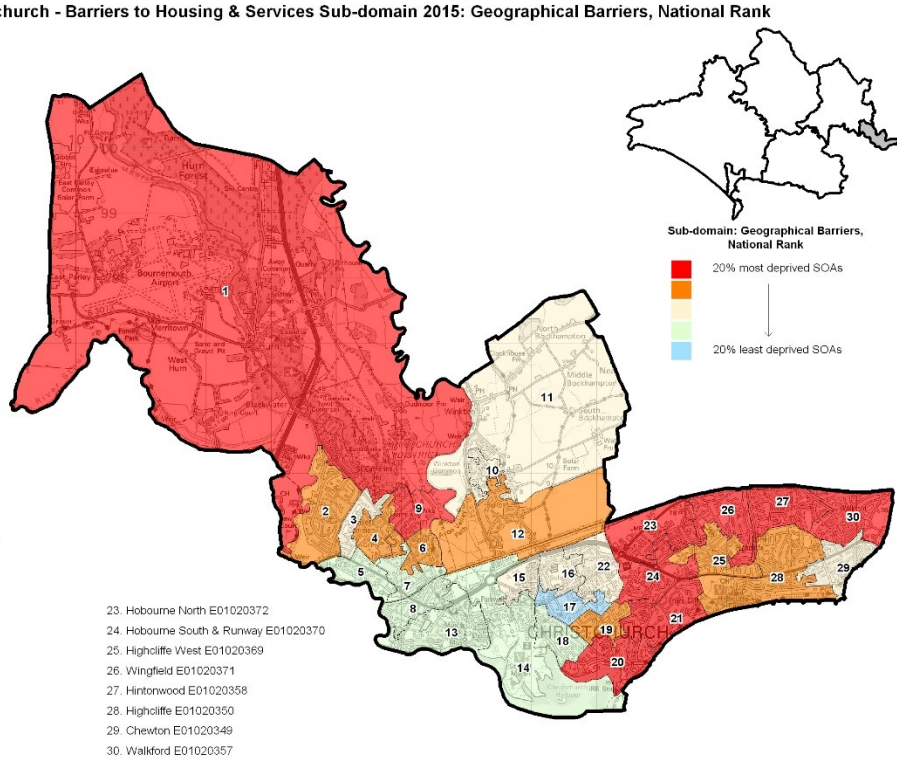

Christchurch - Barriers to Housing & Services Sub-domain 2015: Geographical Barriers, National Rank

1. Hurn E01020365
2. River Way E01020366
3. Canberra Road E01020351
4. Jumpers Common E01020353
5. Barracks E01020361
6. Fairmile South & Hospital E01020359
7. Portfield E01020360
8. Bargates E01020368
9. Fairmile North E01020352
10. Burton Central E01020344
11. Burton Green & Winkton E01020345
12. Burton Whitehays E01020343
13. Priory E01020367
14. Christchurch Harbour E01020364
15. Purewell E01020363
16. Somerford West E01020348
17. Somerford South E01020346
18. Stanpit E01020362
19. Mudford North E01020354
20. Mudford Quay E01020356
21. Friars Cliff E01020355
22. Somerford East E01020347