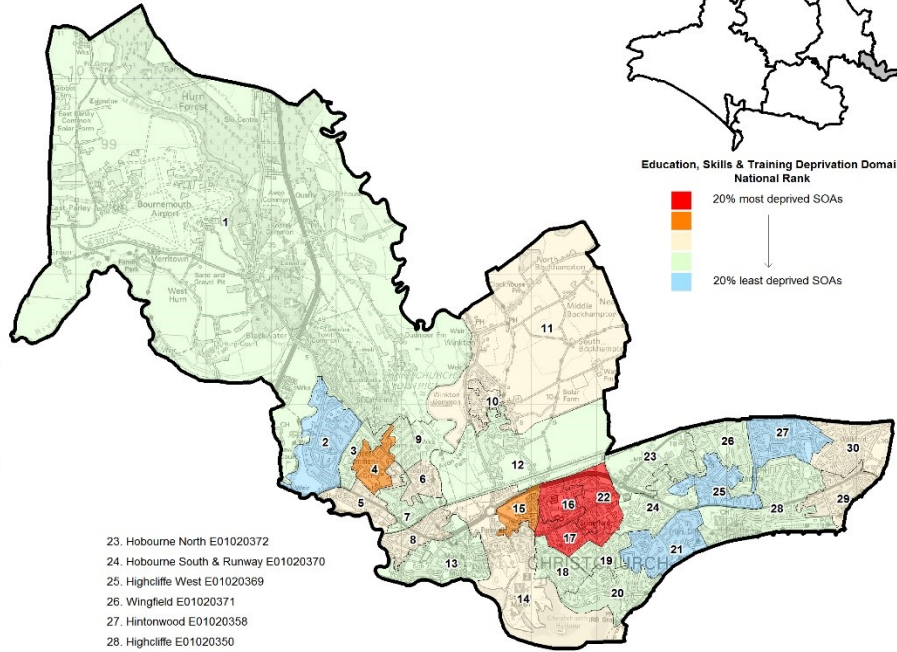

**Christchurch - Barriers to Housing & Services Domain 2015, National Rank**

**Christchurch - Crime Domain 2015, National Rank**

Christchurch - Education, Skills & Training Deprivation Domain 2015, National Rank

1. Hurn E01020365
2. River Way E01020366
3. Canberra Road E01020351
4. Jumpers Common E01020353
5. Barracks E01020361
6. Fairmile South & Hospital E01020359
7. Portfield E01020360
8. Bargates E01020368
9. Fairmile North E01020352
10. Burton Central E01020344
11. Burton Green & Winton E01020345
12. Burton Whitehays E01020343
13. Priory E01020367
14. Christchurch Harbour E01020364
15. Purewell E01020363
16. Somerford West E01020348
17. Somerford South E01020346
18. Stanpit E01020362
19. Mudeford North E01020354
20. Mudeford Quay E01020356
21. Friars Cliff E01020355
22. Somerford East E01020347

23. Hobourne North E01020372
24. Hobourne South & Runway E01020370
25. Highcliffe West E01020369
26. Wingfield E01020371
27. Hintonwood E01020358
28. Highcliffe E01020350
29. Chewton E01020349
30. Walkford E01020357