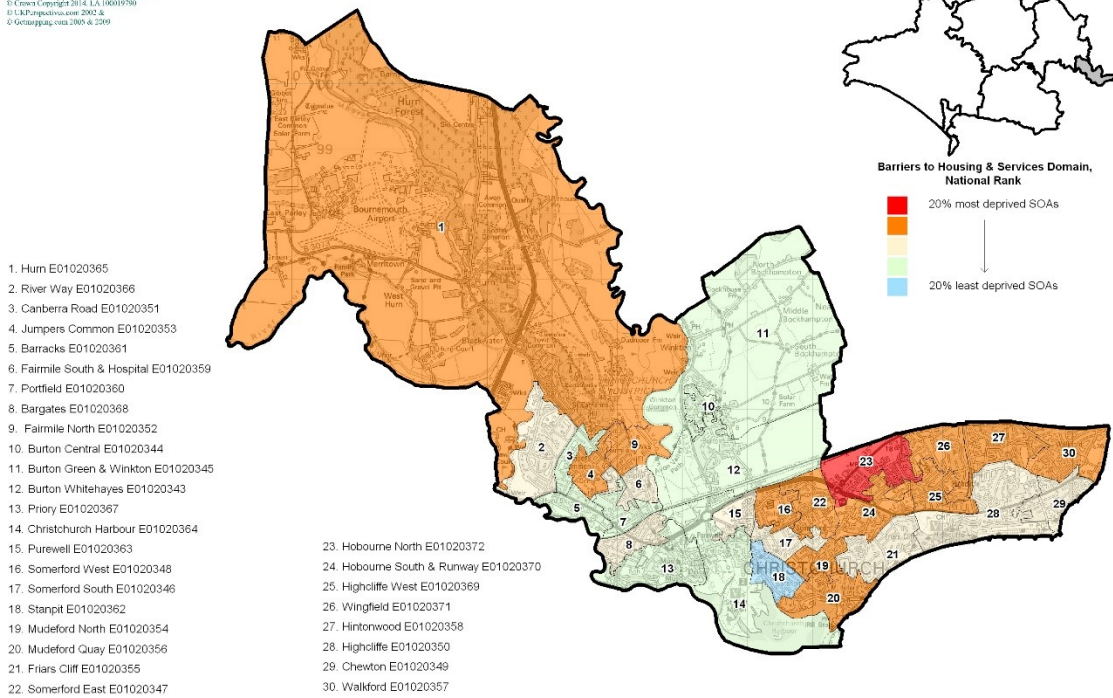

**Christchurch - Barriers to Housing & Services Domain 2015, National Rank**

**Christchurch - Crime Domain 2015, National Rank**

Christchurch - Education, Skills & Training Deprivation Domain 2015, National Rank

1. Hurn E01020365
2. River Way E01020366
3. Canberra Road E01020351
4. Jumpers Common E01020353
5. Barracks E01020361
6. Fairmile South & Hospital E01020359
7. Portfield E01020360
8. Bargates E01020368
9. Fairmile North E01020352
10. Burton Central E01020344
11. Burton Green & Winton E01020345
12. Burton Whitehays E01020343
13. Priory E01020367
14. Christchurch Harbour E01020364
15. Purewell E01020363
16. Somerford West E01020348
17. Somerford South E01020346
18. Stanpit E01020362
19. Mudeford North E01020354
20. Mudeford Quay E01020356
21. Friars Cliff E01020355
22. Somerford East E01020347

23. Hobourne North E01020372
24. Hobourne South & Runway E01020370
25. Highcliffe West E01020369
26. Wingfield E01020371
27. Hintonwood E01020358
28. Highcliffe E01020350
29. Chewton E01020349
30. Walkford E01020357