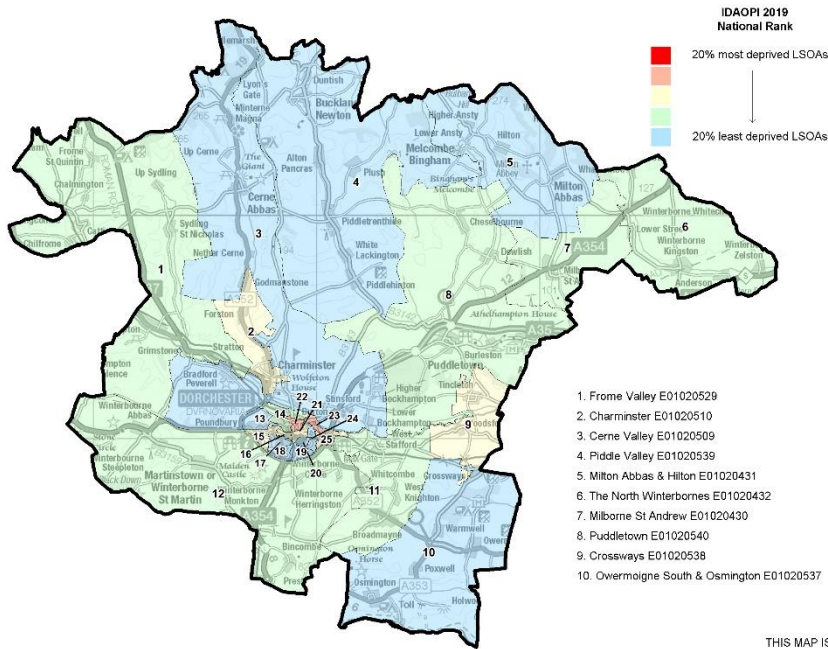

THIS MAP IS NOT DEFINITIVE AND HAS NO LEGAL STATUS

Mid Dorset Sub Unitary Geography (SUG)
Crime Domain 2019 - National Ranking

Ref:
Date: 2019
Scale: 1:377062
Drawn By:
Cent X: 375287
Cent Y: 99179

THIS MAP IS NOT DEFINITIVE AND HAS NO LEGAL STATUS

Mid Dorset Sub Unitary Geography (SUG)
Living Environment Deprivation Domain 2019 - National Ranking

Ref:
Date: 2019
Scale: 1:377062
Drawn By:
Cent X: 375287
Cent Y: 99179

THIS MAP IS NOT DEFINITIVE AND HAS NO LEGAL STATUS

Mid Dorset Sub Unitary Geography (SUG)
Income Deprivation Affecting Children Index (IDACI) 2019
National Ranking

Ref:
Date: 2019
Scale: 1:377062
Drawn By:
Cent X: 375287
Cent Y: 99179

THIS MAP IS NOT DEFINITIVE AND HAS NO LEGAL STATUS

Mid Dorset Sub Unitary Geography (SUG)
Income Deprivation Affecting Older People Index (IDAOP1) 2019
National Ranking

Ref:
Date: 2019
Scale: 1:377062
Drawn By:
Cent X: 375287
Cent Y: 99179

Sub-domain: The Outdoors Living Environment
National Rank