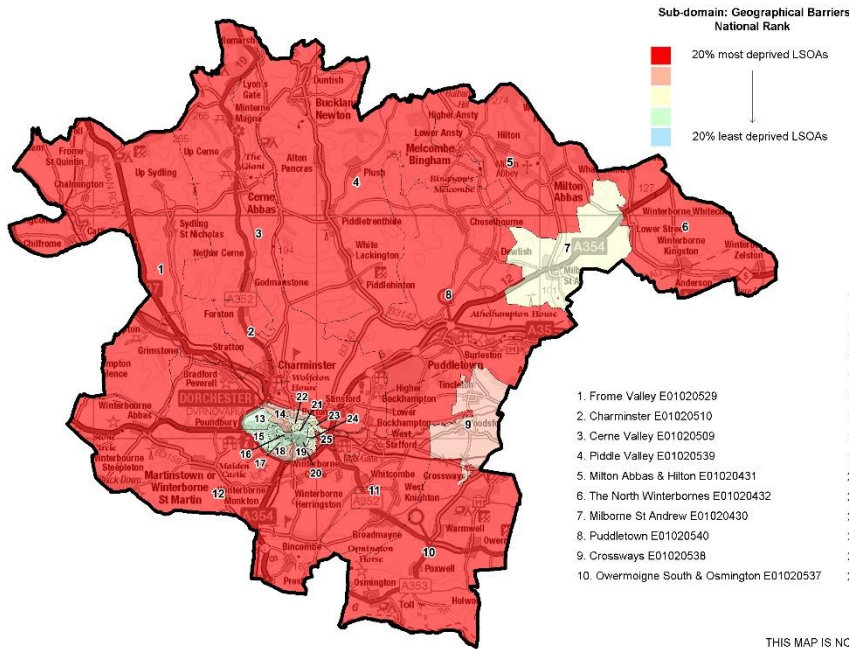

Sub-domain: The Indoors Living Environment
National Rank

20% most deprived LSOAs

20% least deprived LSOAs

1. Frome Valley E01020529
2. Charminster E01020510
3. Cerne Valley E01020509
4. Fiddle Valley E01020539
5. Milton Abbas & Hilton E01020431
6. The North Winterbornes E01020432
7. Milborne St Andrew E01020430
8. Puddletown E01020540
9. Crossways E01020538
10. Overmoigne South & Osmington E01020537
11. Broadmayne E01020505
12. Winterborne St. Martin E01020549
13. Poundbury North E01032641
14. Poundbury Camp E01032643
15. Poundbury South E01020528
16. Dorchester Victoria Park E01020527
17. Dorchester Queen's Ave E01020526
18. Dorchester Castle Park E01020524
19. Dorchester Manor Park E01020525
20. Dorchester Monmouth Road E01020523
21. Dorchester Centre Brewery Square E01032645
22. Dorchester Town Centre E01032644
23. Fordington East E01020518
24. Fordington West & Thomas Hardy E01020519
25. Fordington Fields E01020520

THIS MAP IS NOT DEFINITIVE AND HAS NO LEGAL STATUS

Mid Dorset Sub Unitary Geography (SUG)
Living Environment Deprivation Sub-domain 2019: The Indoors Living Environment
National Ranking

Ref:
Date: 2019
Scale 1:377062
Drawn By:
Cent X: 375287
Cent Y: 99179

THIS MAP IS NOT DEFINITIVE AND HAS NO LEGAL STATUS

Mid Dorset Sub Unitary Geography (SUG)
Barriers to Housing & Services Sub-domain 2019: Wider Barriers
National Ranking

Ref:
Date: 2019
Scale: 1:377062
Drawn By:
Cent X: 375287
Cent Y: 99179

THIS MAP IS NOT DEFINITIVE AND HAS NO LEGAL STATUS

Mid Dorset Sub Unitary Geography (SUG)
Barriers to Housing & Services Sub-domain 2019: Geographical Barriers
National Ranking

Ref:
Date: 2019
Scale: 1:377062
Drawn By:
Cent X: 375287
Cent Y: 99179