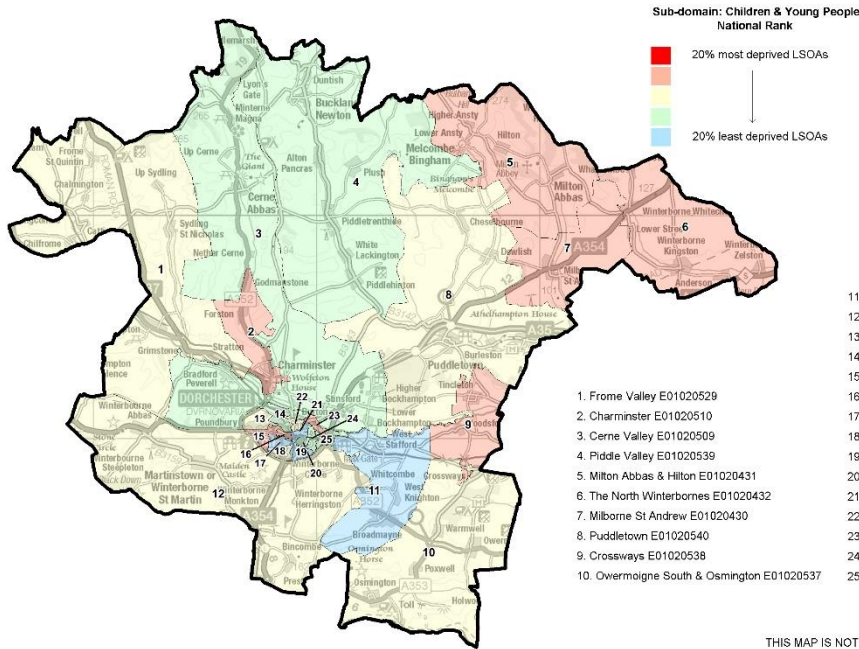

1. Frome Valley E01020529
2. Charminster E01020510
3. Cerne Valley E01020509
4. Fiddle Valley E01020539
5. Milton Abbas & Hilton E01020431
6. The North Winterbornes E01020432
7. Milborne St Andrew E01020430
8. Puddletown E01020540
9. Crossways E01020538
10. Overmoigne South & Osmington E01020537
11. Broadmayne E01020505
12. Winterborne St. Martin E01020549
13. Poundbury North E01032641
14. Poundbury Camp E01032643
15. Poundbury South E01020528
16. Dorchester Victoria Park E01020527
17. Dorchester Queen's Ave E01020526
18. Dorchester Castle Park E01020524
19. Dorchester Manor Park E01020525
20. Dorchester Monmouth Road E01020523
21. Dorchester Centre Brewery Square E01032645
22. Dorchester Town Centre E01032644
23. Fordington East E01020518
24. Fordington West & Thomas Hardy E01020519
25. Fordington Fields E01020520

THIS MAP IS NOT DEFINITIVE AND HAS NO LEGAL STATUS

Mid Dorset Sub Unitary Geography (SUG)
Education, Skills & Training Deprivation Sub-domain 2019: Children & Young People
National Ranking

Ref:
Date: 2019
Scale: 1:377062
Drawn By:
Cent X: 375287
Cent Y: 99179