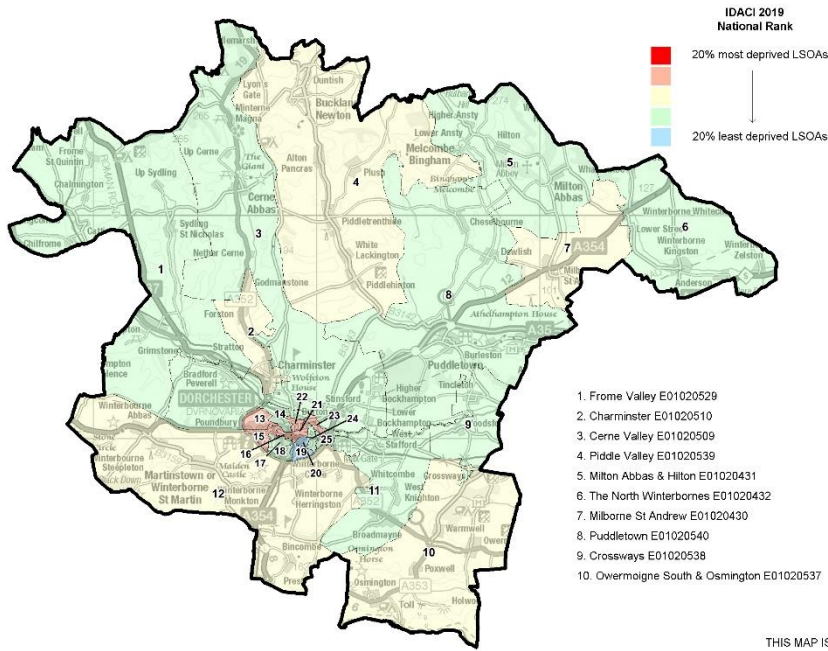

THIS MAP IS NOT DEFINITIVE AND HAS NO LEGAL STATUS

Mid Dorset Sub Unitary Geography (SUG)
Education, Skills & Training Deprivation Domain 2019 - National Ranking

Ref:
Date: 2019
Scale: 1:377062
Drawn By:
Cent X: 375287
Cent Y: 99179

THIS MAP IS NOT DEFINITIVE AND HAS NO LEGAL STATUS

Mid Dorset Sub Unitary Geography (SUG)
Crime Domain 2019 - National Ranking

Ref:
Date: 2019
Scale: 1:377062
Drawn By:
Cent X: 375287
Cent Y: 99179

THIS MAP IS NOT DEFINITIVE AND HAS NO LEGAL STATUS

Mid Dorset Sub Unitary Geography (SUG)
Living Environment Deprivation Domain 2019 - National Ranking

Ref:
Date: 2019
Scale: 1:377062
Drawn By:
Cent X: 375287
Cent Y: 99179

THIS MAP IS NOT DEFINITIVE AND HAS NO LEGAL STATUS

Mid Dorset Sub Unitary Geography (SUG)
Income Deprivation Affecting Children Index (IDACI) 2019
National Ranking

Ref:
Date: 2019
Scale: 1:377062
Drawn By:
Cent X: 375287
Cent Y: 99179

THIS MAP IS NOT DEFINITIVE AND HAS NO LEGAL STATUS