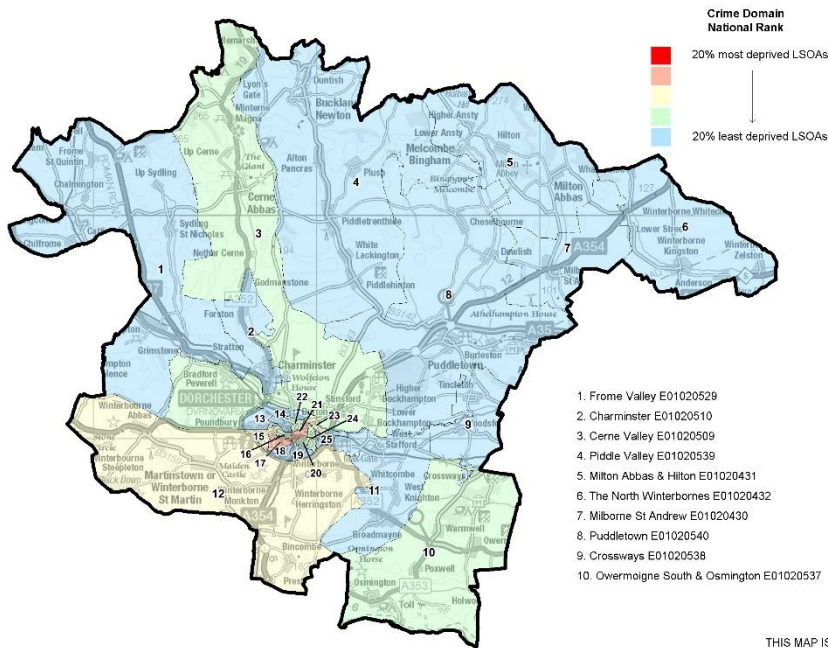

THIS MAP IS NOT DEFINITIVE AND HAS NO LEGAL STATUS

Mid Dorset Sub Unitary Geography (SUG)
Health Deprivation & Disability Domain 2019 - National Ranking

Ref:
Date: 2019
Scale: 1:377062
Drawn By:
Cent X: 375287
Cent Y: 99179

THIS MAP IS NOT DEFINITIVE AND HAS NO LEGAL STATUS

Mid Dorset Sub Unitary Geography (SUG)
Education, Skills & Training Deprivation Domain 2019 - National Ranking

Ref:
Date: 2019
Scale: 1:377062
Drawn By:
Cent X: 375287
Cent Y: 99179

THIS MAP IS NOT DEFINITIVE AND HAS NO LEGAL STATUS

Mid Dorset Sub Unitary Geography (SUG)
Crime Domain 2019 - National Ranking

Ref:
Date: 2019
Scale: 1:377062
Drawn By:
Cent X: 375287
Cent Y: 99179

THIS MAP IS NOT DEFINITIVE AND HAS NO LEGAL STATUS