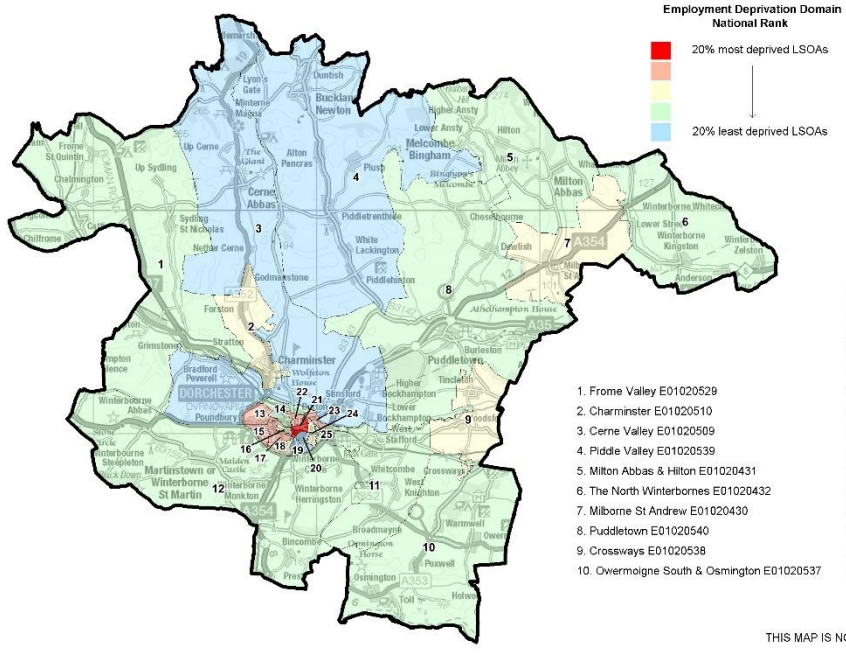

1. Frome Valley E01020529
2. Charminster E01020510
3. Cerne Valley E01020509
4. Fiddle Valley E01020539
5. Milton Abbas & Hilton E01020431
6. The North Winterbornes E01020432
7. Milborne St Andrew E01020430
8. Puddletown E01020540
9. Crossways E01020538
10. Overmoigne South & Osmington E01020537

11. Broadmayne E01020505
12. Winterborne St. Martin E01020549
13. Poundbury North E01032641
14. Poundbury Camp E01032943
15. Poundbury South E01020528
16. Dorchester Victoria Park E01020527
17. Dorchester Queen's Ave E01020526
18. Dorchester Castle Park E01020524
19. Dorchester Manor Park E01020525
20. Dorchester Monmouth Road E01020523
21. Dorchester Centre Brewery Square E01032645
22. Dorchester Town Centre E01032644
23. Fordington East E01020518
24. Fordington West & Thomas Hardy E01020519
25. Fordington Fields E01020520

THIS MAP IS NOT DEFINITIVE AND HAS NO LEGAL STATUS

Mid Dorset Sub Unitary Geography (SUG)
Employment Deprivation Domain 2019 - National Ranking

Ref:
Date: 2019
Scale: 1:377062
Drawn By:
Cent X: 375287
Cent Y: 99179

© Crown Copyright and database right 2019 Ordnance Survey 100039063
This map is published with the permission of the Controller, His Majesty's Stationery Office under the Open Government Licence v3.0. It is published by Dorset Council. It is not to be used for any other purpose without the prior written permission of Dorset Council. It is not to be used for any other purpose without the prior written permission of Dorset Council. It is not to be used for any other purpose without the prior written permission of Dorset Council.