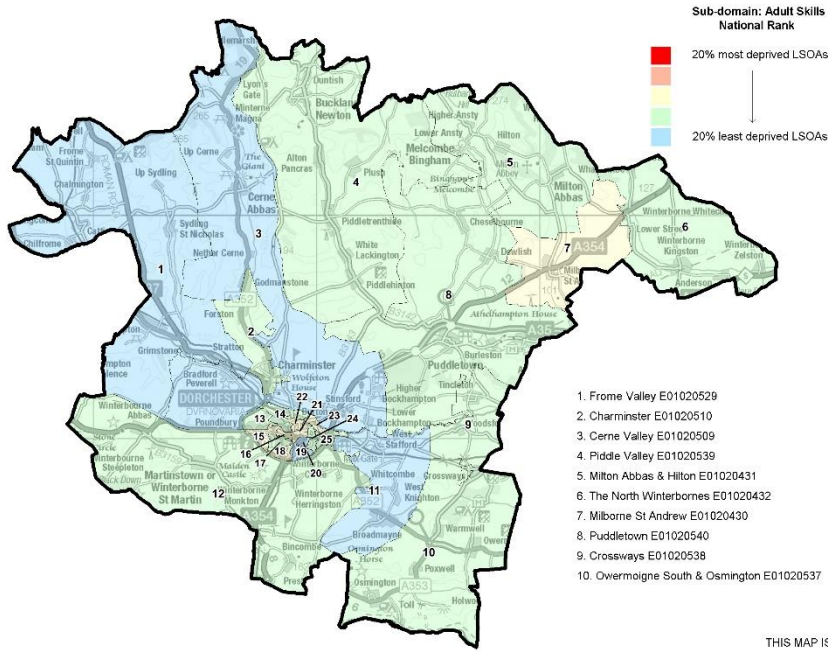

THIS MAP IS NOT DEFINITIVE AND HAS NO LEGAL STATUS

Mid Dorset Sub Unitary Geography (SUG)
Living Environment Deprivation Sub-domain 2019: The Indoors Living Environment
National Ranking

Ref:
Date: 2019
Scale 1:377062
Drawn By:
Cent X: 375287
Cent Y: 99179

THIS MAP IS NOT DEFINITIVE AND HAS NO LEGAL STATUS

Mid Dorset Sub Unitary Geography (SUG)
Barriers to Housing & Services Sub-domain 2019: Wider Barriers
National Ranking

Ref:
Date: 2019
Scale: 1:377062
Drawn By:
Cent X: 375287
Cent Y: 99179

THIS MAP IS NOT DEFINITIVE AND HAS NO LEGAL STATUS

Mid Dorset Sub Unitary Geography (SUG)
Barriers to Housing & Services Sub-domain 2019: Geographical Barriers
National Ranking

Ref:
Date: 2019
Scale: 1:377062
Drawn By:
Cent X: 375287
Cent Y: 99179