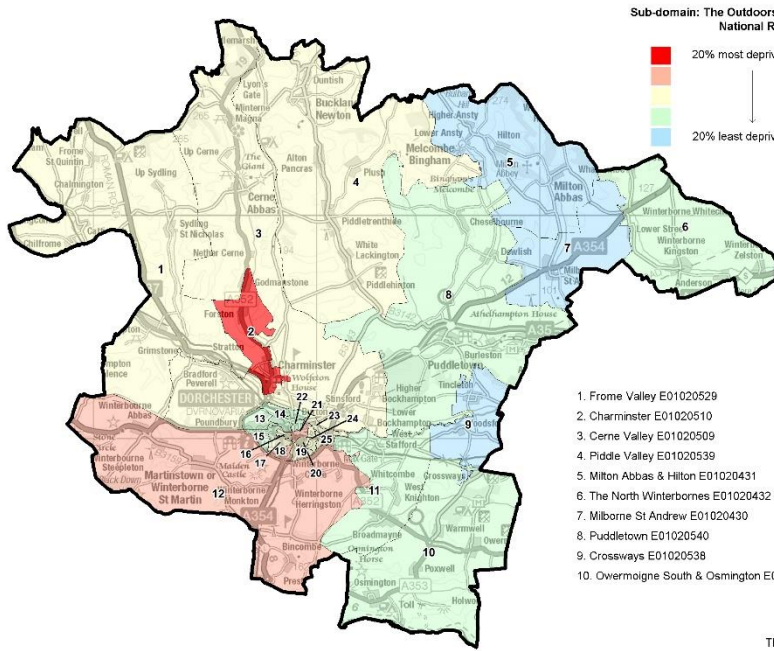

Sub-domain: The Outdoors Living Environment
National Rank

20% most deprived LSOAs

20% least deprived LSOAs

THIS MAP IS NOT DEFINITIVE AND HAS NO LEGAL STATUS

Mid Dorset Sub Unitary Geography (SUG)
Living Environment Deprivation Sub-domain 2019: The Outdoors Living Environment
National Ranking

Ref:
Date: 2019
Scale 1:377062
Drawn By:
Cent X: 375287
Cent Y: 99179