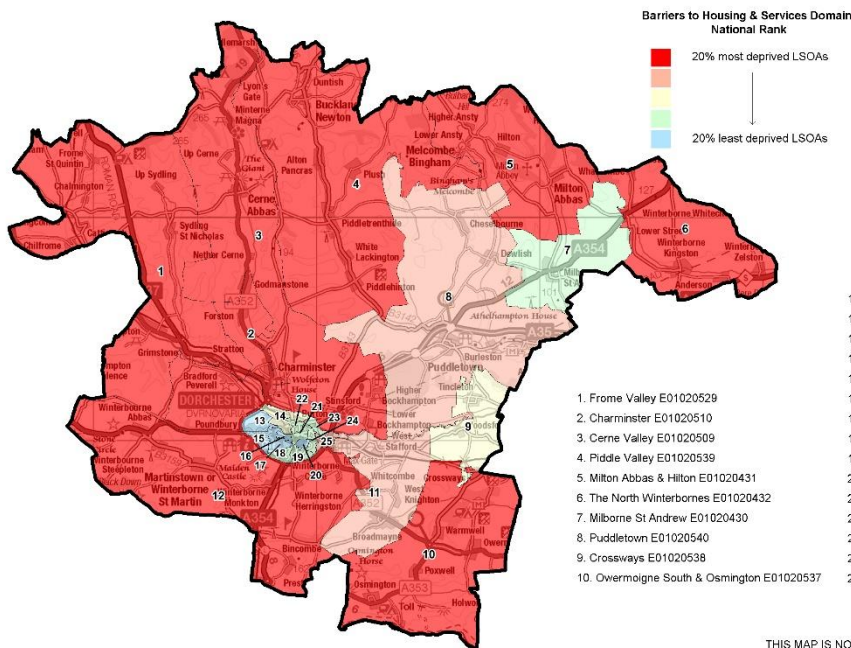

THIS MAP IS NOT DEFINITIVE AND HAS NO LEGAL STATUS

Mid Dorset Sub Unitary Geography (SUG)
Index of Multiple Deprivation (IMD) 2019 - National Ranking

Ref:
Date: 2019
Scale: 1:377062
Drawn By:
Cent X: 375287
Cent Y: 99179

THIS MAP IS NOT DEFINITIVE AND HAS NO LEGAL STATUS

Mid Dorset Sub Unitary Geography (SUG)
Barriers to Housing & Services Domain 2019 - National Ranking

Ref:
Date: 2019
Scale: 1:377062
Drawn By:
Cent X: 375287
Cent Y: 99179