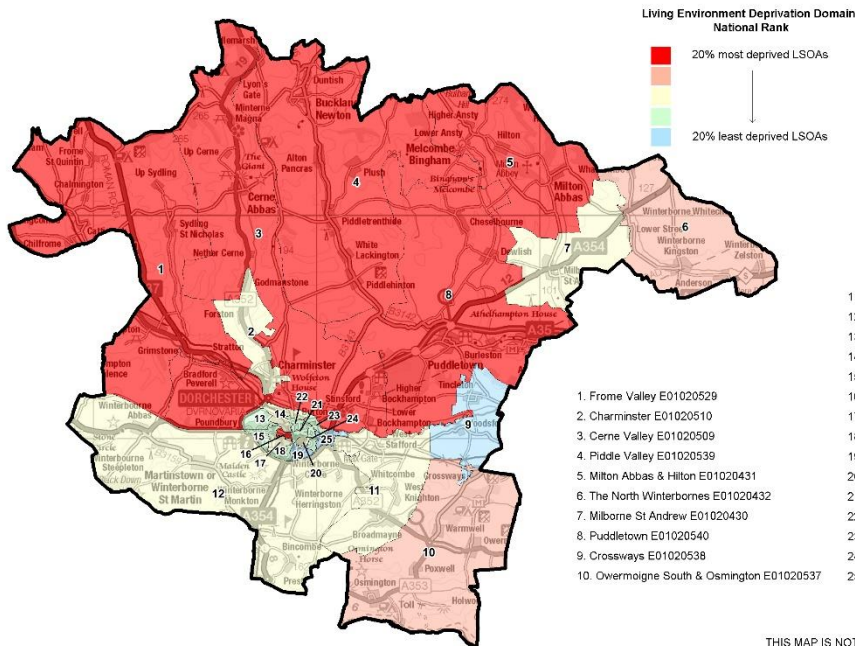

THIS MAP IS NOT DEFINITIVE AND HAS NO LEGAL STATUS

Mid Dorset Sub Unitary Geography (SUG)
Health Deprivation & Disability Domain 2019 - National Ranking

Ref:
Date: 2019
Scale: 1:377062
Drawn By:
Cent X: 375287
Cent Y: 99179

THIS MAP IS NOT DEFINITIVE AND HAS NO LEGAL STATUS

Mid Dorset Sub Unitary Geography (SUG)
Education, Skills & Training Deprivation Domain 2019 - National Ranking

Ref:
Date: 2019
Scale: 1:377062
Drawn By:
Cent X: 375287
Cent Y: 99179

THIS MAP IS NOT DEFINITIVE AND HAS NO LEGAL STATUS

Mid Dorset Sub Unitary Geography (SUG)
Crime Domain 2019 - National Ranking

Ref:
Date: 2019
Scale: 1:377062
Drawn By:
Cent X: 375287
Cent Y: 99179

THIS MAP IS NOT DEFINITIVE AND HAS NO LEGAL STATUS

Mid Dorset Sub Unitary Geography (SUG)
Living Environment Deprivation Domain 2019 - National Ranking

Ref:
Date: 2019
Scale: 1:377062
Drawn By:
Cent X: 375287
Cent Y: 99179

THIS MAP IS NOT DEFINITIVE AND HAS NO LEGAL STATUS