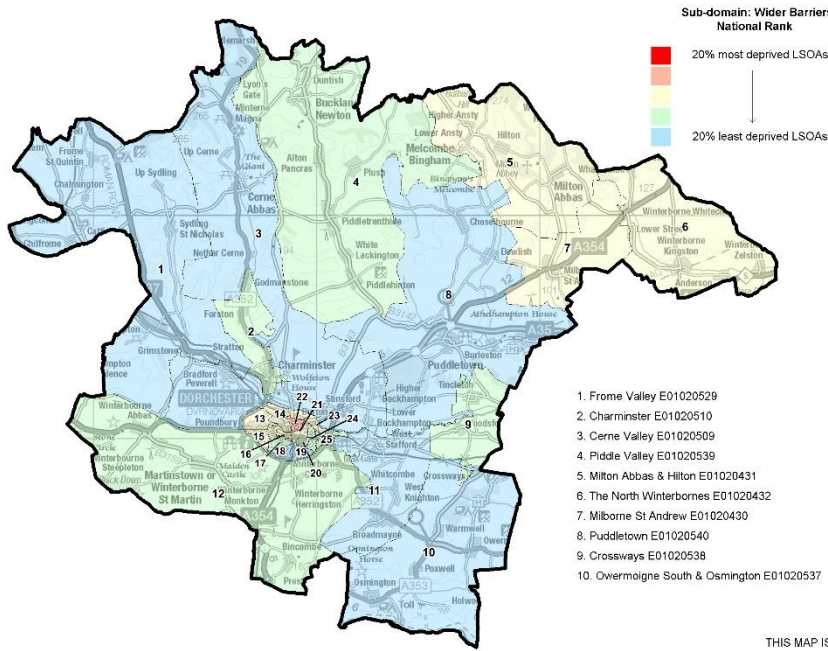

THIS MAP IS NOT DEFINITIVE AND HAS NO LEGAL STATUS

Mid Dorset Sub Unitary Geography (SUG)
Living Environment Deprivation Sub-domain 2019: The Outdoors Living Environment
National Ranking

Ref:
Date: 2019
Scale 1:377062
Drawn By:
Cent X: 375287
Cent Y: 99179

Sub-domain: The Indoors Living Environment
National Rank

20% most deprived LSOAs

20% least deprived LSOAs

1. Frome Valley E01020529
2. Charminster E01020510
3. Cerne Valley E01020509
4. Fiddle Valley E01020539
5. Milton Abbas & Hilton E01020431
6. The North Winterbornes E01020432
7. Milborne St Andrew E01020430
8. Puddletown E01020540
9. Crossways E01020538
10. Overmoigne South & Osmington E01020537
11. Broadmayne E01020505
12. Winterborne St. Martin E01020549
13. Poundbury North E01032641
14. Poundbury Camp E01032643
15. Poundbury South E01020528
16. Dorchester Victoria Park E01020527
17. Dorchester Queen's Ave E01020526
18. Dorchester Castle Park E01020524
19. Dorchester Manor Park E01020525
20. Dorchester Monmouth Road E01020523
21. Dorchester Centre Brewery Square E01032645
22. Dorchester Town Centre E01032644
23. Fordington East E01020518
24. Fordington West & Thomas Hardy E01020519
25. Fordington Fields E01020520

THIS MAP IS NOT DEFINITIVE AND HAS NO LEGAL STATUS

Mid Dorset Sub Unitary Geography (SUG)
Living Environment Deprivation Sub-domain 2019: The Indoors Living Environment
National Ranking

Ref:
Date: 2019
Scale 1:377062
Drawn By:
Cent X: 375287
Cent Y: 99179

THIS MAP IS NOT DEFINITIVE AND HAS NO LEGAL STATUS

Mid Dorset Sub Unitary Geography (SUG)
Barriers to Housing & Services Sub-domain 2019: Wider Barriers
National Ranking

Ref:
Date: 2019
Scale: 1:377062
Drawn By:
Cent X: 375287
Cent Y: 99179