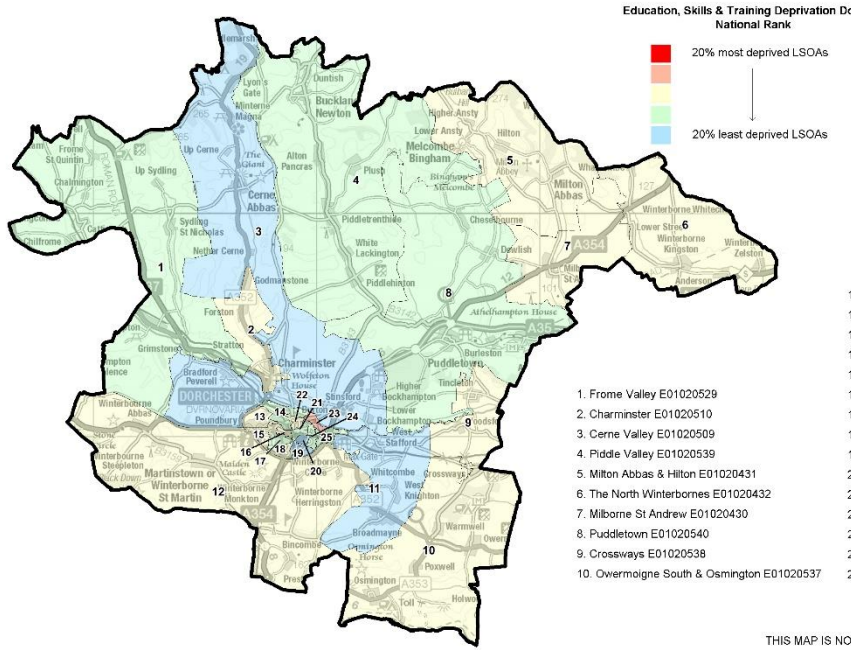

11. Broadmayne E01020505
12. Winterborne St. Martin E01020549
13. Poundbury North E01032641
14. Poundbury Camp E01032943
15. Poundbury South E01020528
16. Dorchester Victoria Park E01020527
17. Dorchester Queen's Ave E01020526
18. Dorchester Castle Park E01020524
19. Dorchester Manor Park E01020525
20. Dorchester Monmouth Road E01020523
21. Dorchester Centre Brewery Square E01032645
22. Dorchester Town Centre E01032644
23. Fordington East E01020518
24. Fordington West & Thomas Hardy E01020519
25. Fordington Fields E01020520

THIS MAP IS NOT DEFINITIVE AND HAS NO LEGAL STATUS

Mid Dorset Sub Unitary Geography (SUG)
Employment Deprivation Domain 2019 - National Ranking

Ref:
Date: 2019
Scale: 1:377062
Drawn By:
Cent X: 375287
Cent Y: 99179

THIS MAP IS NOT DEFINITIVE AND HAS NO LEGAL STATUS

Mid Dorset Sub Unitary Geography (SUG)
Health Deprivation & Disability Domain 2019 - National Ranking

Ref:
Date: 2019
Scale: 1:377062
Drawn By:
Cent X: 375287
Cent Y: 99179