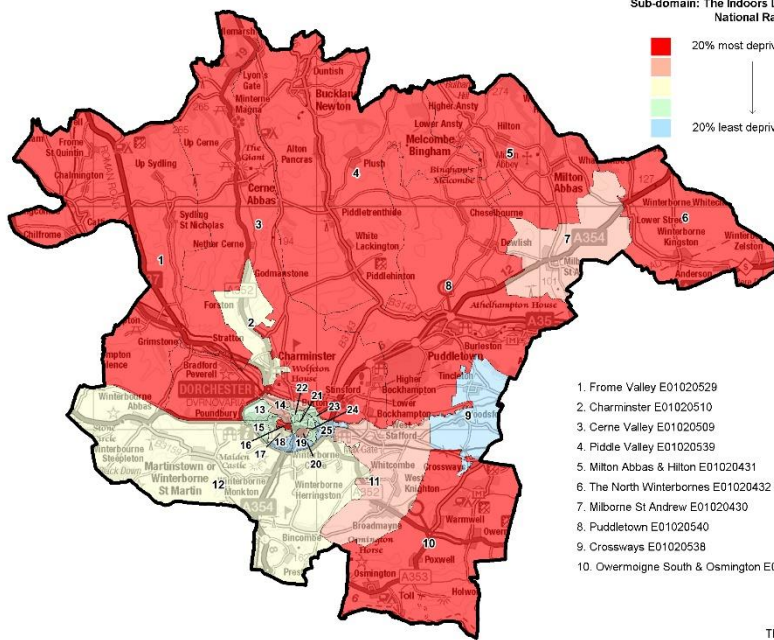

Sub-domain: The Indoors Living Environment
National Rank

20% most deprived LSOAs

20% least deprived LSOAs

THIS MAP IS NOT DEFINITIVE AND HAS NO LEGAL STATUS

Mid Dorset Sub Unitary Geography (SUG)
Living Environment Deprivation Sub-domain 2019: The Indoors Living Environment
National Ranking

Ref:
Date: 2019
Scale 1:377062
Drawn By:
Cent X: 375287
Cent Y: 99179