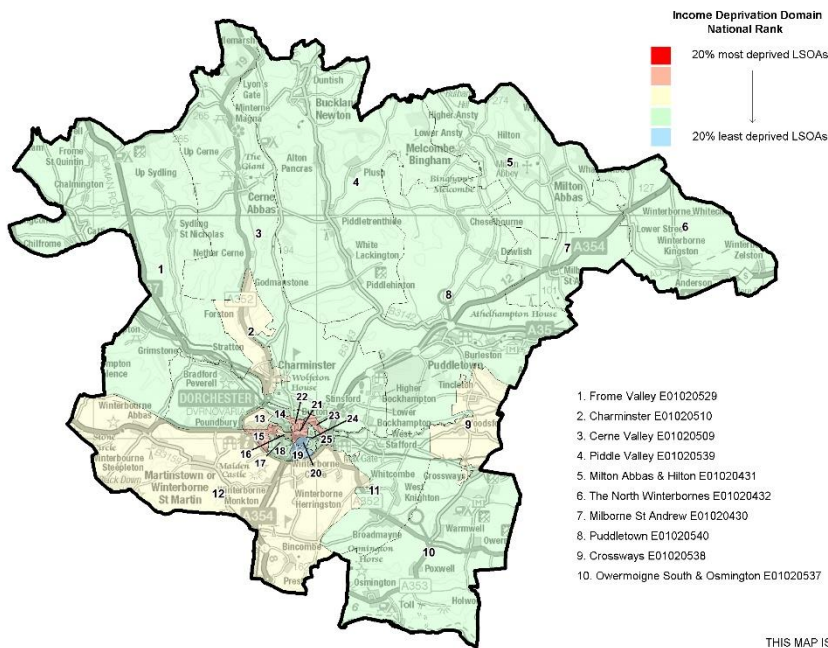

THIS MAP IS NOT DEFINITIVE AND HAS NO LEGAL STATUS

Mid Dorset Sub Unitary Geography (SUG)
Index of Multiple Deprivation (IMD) 2019 - National Ranking

Ref:
Date: 2019
Scale: 1:377062
Drawn By:
Cent X: 375287
Cent Y: 99179

THIS MAP IS NOT DEFINITIVE AND HAS NO LEGAL STATUS

Mid Dorset Sub Unitary Geography (SUG)
Barriers to Housing & Services Domain 2019 - National Ranking

Ref:
Date: 2019
Scale: 1:377062
Drawn By:
Cent X: 375287
Cent Y: 99179