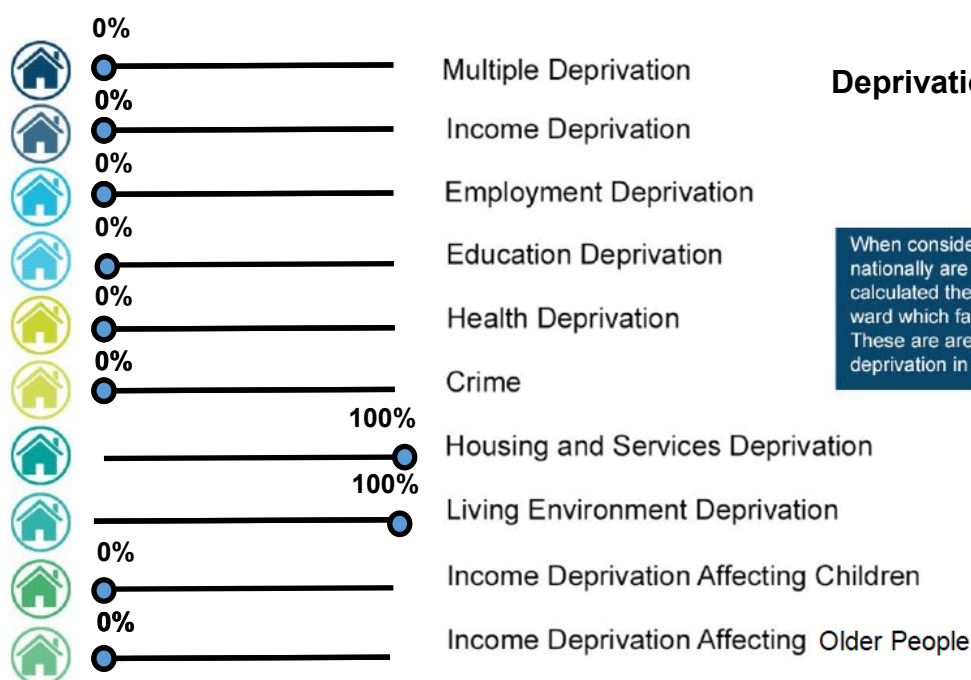

Age Profile:

Total Ward Population **4,845**

49% are Male

51% are Female

Ward Profile Chalk Valleys Ward

Demographics	Chalk Valley Ward	Dorset Council	BCP
% of Population White British	94.9	93.9	82.4
% of Population Ethnic Minority	5.1	6.1	17.6
% of Population Who Describe Health Good/Very Good	83.4	80.7	81.6
% of Population Who Describe Health Bad/Very Bad	4.3	5.1	5.3
% of Population with a long term illness/disability	17.1	19.8	18.5
% of Population within Communal Establishments	1.7	2.1	2.6
% of Population Providing Unpaid Care	8.9	9.8	8.8
% of Population Whose Main Language is not English	1.7	1.9	8.8
Claimants Female - % of 16-64 Population	0.8	1.1	1.7
Claimants Male - % of 16-64 Population	0.6	1.3	2.3
Claimant Total - % of 16-64 Population	0.8	1.0	2.0

Deprivation in Chalk Valleys Ward

When considering Deprivation, areas within the top 20% nationally are of most concern. In this measure we have calculated the proportion of households in areas in each ward which fall into the top 20% nationally for each domain. These are areas that are considered as suffering severe deprivation in a national context within that category.

Mosaic Data for Chalk Valleys Ward

Ward MOSAIC Top 5	Chalk Valleys Ward
C Country Living	84%
D Rural Reality	16%
H Aspiring Homemakers	0%
B Prestige Positions	0%

Mosaic data is produced by Experian and segments household into sixteen different 'Groups' based on their life-style, preferences, likely income and social interests. The data here represents the top 5 Mosaic Groups in each Dorset Ward.