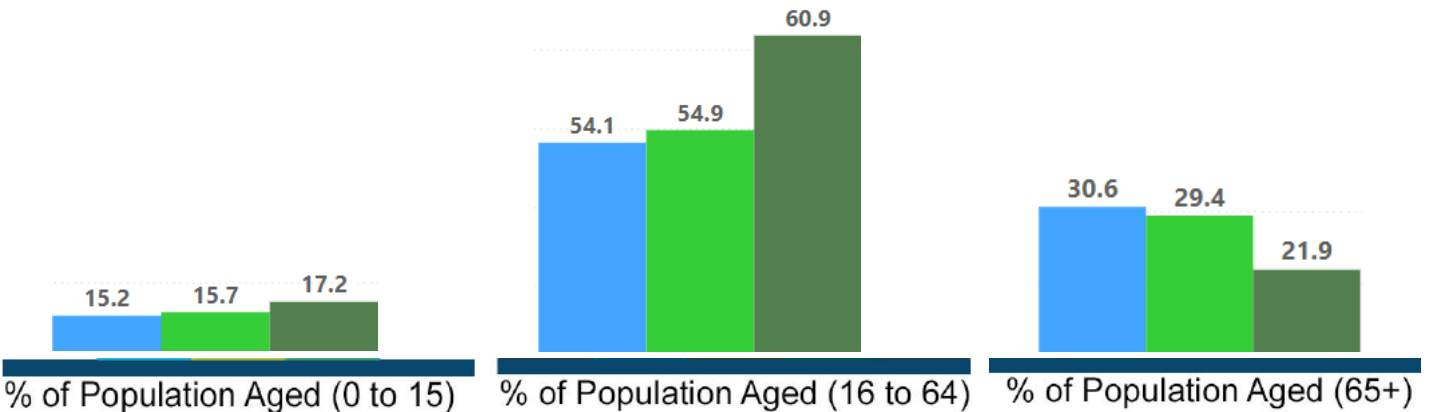

Ward Profile Chalk Valleys Ward

Chalk Valleys Ward:

1 Minterne Magna 2 Godmanstone 3 Nether Cerne

1 Councillor

3,890 Electors

2,320 Residential Properties

Chalk Valleys Ward is comprised of the following Parishes:

Age Profile:

Total Ward Population **4,845**

49% are Male

51% are Female

Ward Profile Chalk Valleys Ward

Demographics	Chalk Valley Ward	Dorset Council	BCP
% of Population White British	94.9	93.9	82.4
% of Population Ethnic Minority	5.1	6.1	17.6
% of Population Who Describe Health Good/Very Good	83.4	80.7	81.6
% of Population Who Describe Health Bad/Very Bad	4.3	5.1	5.3
% of Population with a long term illness/disability	17.1	19.8	18.5
% of Population within Communal Establishments	1.7	2.1	2.6
% of Population Providing Unpaid Care	8.9	9.8	8.8
% of Population Whose Main Language is not English	1.7	1.9	8.8
Claimants Female - % of 16-64 Population	0.8	1.1	1.7
Claimants Male - % of 16-64 Population	0.6	1.3	2.3
Claimant Total - % of 16-64 Population	0.8	1.0	2.0