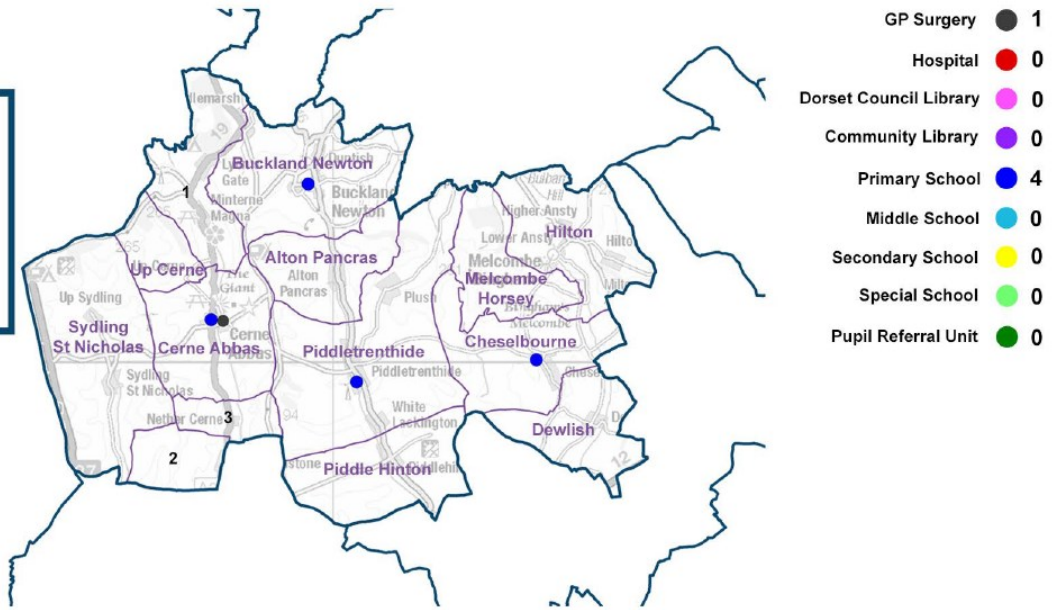

Ward Profile Chalk Valleys Ward

Chalk Valleys Ward:

1 Minterne Magna 2 Godmanstone 3 Nether Cerne

1 Councillor

3,890 Electors

2,320 Residential Properties

Chalk Valleys Ward is comprised of the following Parishes:

Alton Pancras, Buckland Newton, Cerne Abbas, Cheselbourne, Dewlish, Godmanstone, Hilton, Melcombe Horsey, Minterne Magna, Nether Cerne, Piddlehinton, Piddletrenthide, Sydling St Nicholas and Up Cerne

● Chalk Valleys ● Dorset ● Bournemouth, Christchurch and Poole

Deprivation in Chalk Valleys Ward

When considering Deprivation, areas within the top 20% nationally are of most concern. In this measure we have calculated the proportion of households in areas in each ward which fall into the top 20% nationally for each domain. These are areas that are considered as suffering severe deprivation in a national context within that category.

Mosaic Data for Chalk Valleys Ward

Ward MOSAIC Top 5	Chalk Valleys Ward
C Country Living	84%
D Rural Reality	16%
H Aspiring Homemakers	0%
B Prestige Positions	0%

Mosaic data is produced by Experian and segments household into sixteen different 'Groups' based on their life-style, preferences, likely income and social interests. The data here represents the top 5 Mosaic Groups in each Dorset Ward.