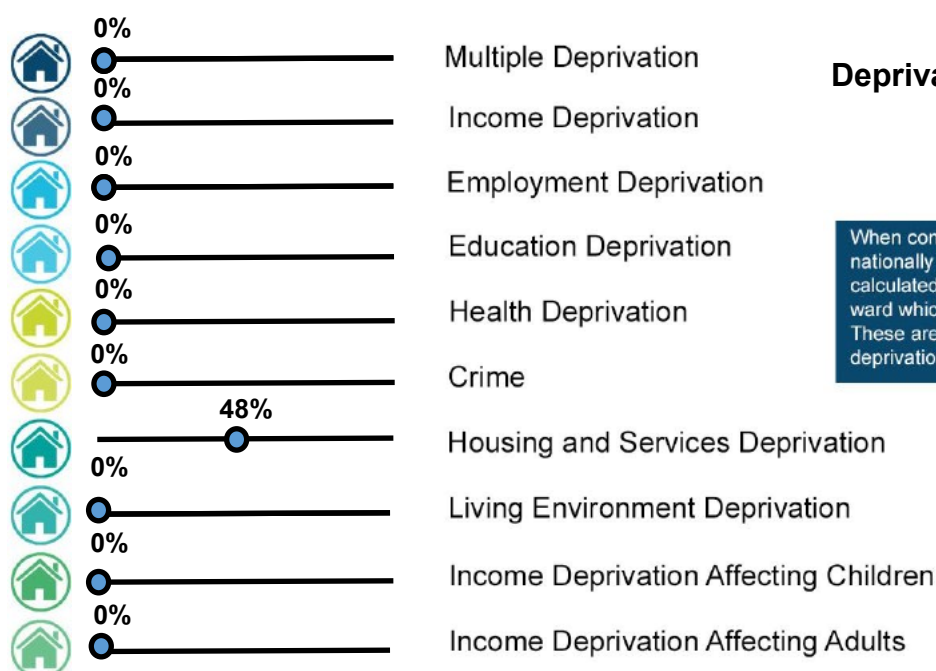

Total Ward Population

10,190

48% are Male

52% are Female

Ward Profile Wareham Ward

Demographics	Wareham Ward	Dorset Council	BCP
% of Population White British	95.0	93.9	82.4
% of Population Ethnic Minority	5.0	6.1	17.6
% of Population Who Describe Health Good/Very Good	79.5	80.7	81.6
% of Population Who Describe Health Bad/Very Bad	5.4	5.1	5.3
% of Population with a long term illness/disability	19.9	19.8	18.5
% of Population within Communal Establishments	0.8	2.1	2.6
% of Population Providing Unpaid Care	10.0	9.8	8.8
% of Population Whose Main Language is not English	1.1	1.9	8.8
Claimants Female - % of 16-64 Population	1.3	1.1	1.7
Claimants Male - % of 16-64 Population	1.3	1.3	2.3
Claimant Total - % of 16-64 Population	1.3	1.0	2.0

Deprivation in Wareham Ward

When considering Deprivation, areas within the top 20% nationally are of most concern. In this measure we have calculated the proportion of households in areas in each ward which fall into the top 20% nationally for each domain. These are areas that are considered as suffering severe deprivation in a national context within that category.

Mosaic Data for Wareham Ward

Ward MOSAIC Top 5	Wareham Ward
D Rural Reality	27%
C Country Living	19%
E Senior Security	16%
B Prestige Positions	8%
F Suburban Stability	7%

Mosaic data is produced by Experian and segments household into sixteen different 'Groups' based on their life-style, preferences, likely income and social interests. The data here represents the top 5 Mosaic Groups in each Dorset Ward.