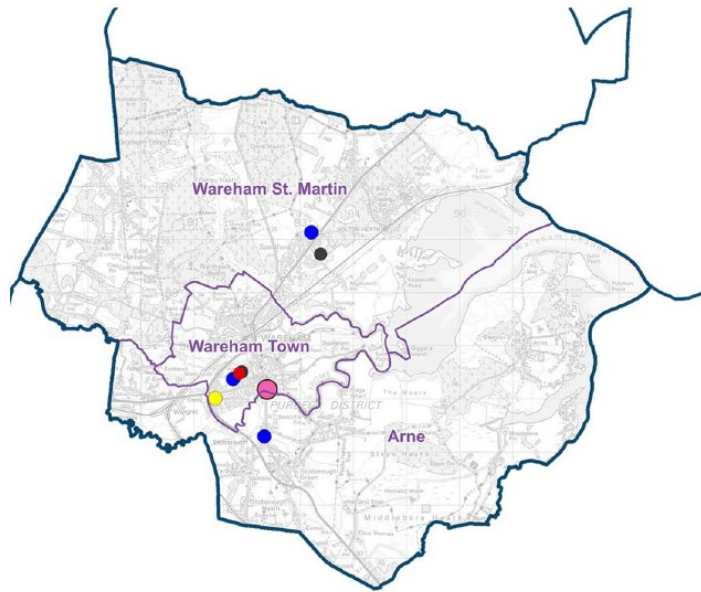

Ward Profile Wareham Ward

Wareham Ward:

- GP Surgery ● 2
- Hospital ● 1
- Dorset Council Library ● 1
- Community Library ● 0
- Primary School ● 3
- Middle School ● 0
- Secondary School ● 1
- Special School ● 0
- Pupil Referral Unit ● 0

2 Councillors

7,555 Electors

4,855 Residential Properties

Wareham is comprised of the following Parishes:

Arne, Wareham Town and Wareham St Martin

● Wareham ● Dorset ● Bournemouth, Christchurch and Poole

Age Profile:

Deprivation in Wareham Ward

When considering Deprivation, areas within the top 20% nationally are of most concern. In this measure we have calculated the proportion of households in areas in each ward which fall into the top 20% nationally for each domain. These are areas that are considered as suffering severe deprivation in a national context within that category.

Mosaic Data for Wareham Ward

Ward MOSAIC Top 5	Wareham Ward
D Rural Reality	27%
C Country Living	19%
E Senior Security	16%
B Prestige Positions	8%
F Suburban Stability	7%

Mosaic data is produced by Experian and segments household into sixteen different 'Groups' based on their life-style, preferences, likely income and social interests. The data here represents the top 5 Mosaic Groups in each Dorset Ward.