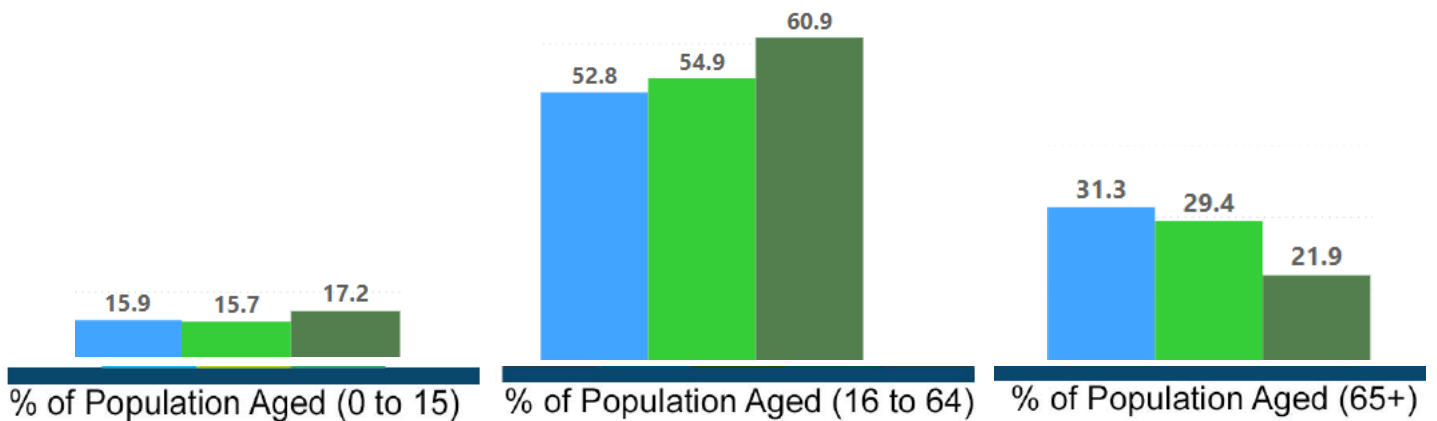

2 Councillors

7,555 Electors

4,855 Residential Properties

Wareham is comprised of the following Parishes:

Arne, Wareham Town and Wareham St Martin

● Wareham ● Dorset ● Bournemouth, Christchurch and Poole

Age Profile:

Total Ward Population

10,190

48% are Male

52% are Female

Ward Profile Wareham Ward

Demographics	Wareham Ward	Dorset Council	BCP
% of Population White British	95.0	93.9	82.4
% of Population Ethnic Minority	5.0	6.1	17.6
% of Population Who Describe Health Good/Very Good	79.5	80.7	81.6
% of Population Who Describe Health Bad/Very Bad	5.4	5.1	5.3
% of Population with a long term illness/disability	19.9	19.8	18.5
% of Population within Communal Establishments	0.8	2.1	2.6
% of Population Providing Unpaid Care	10.0	9.8	8.8
% of Population Whose Main Language is not English	1.1	1.9	8.8
Claimants Female - % of 16-64 Population	1.3	1.1	1.7
Claimants Male - % of 16-64 Population	1.3	1.3	2.3
Claimant Total - % of 16-64 Population	1.3	1.0	2.0

Deprivation in Wareham Ward

When considering Deprivation, areas within the top 20% nationally are of most concern. In this measure we have calculated the proportion of households in areas in each ward which fall into the top 20% nationally for each domain. These are areas that are considered as suffering severe deprivation in a national context within that category.