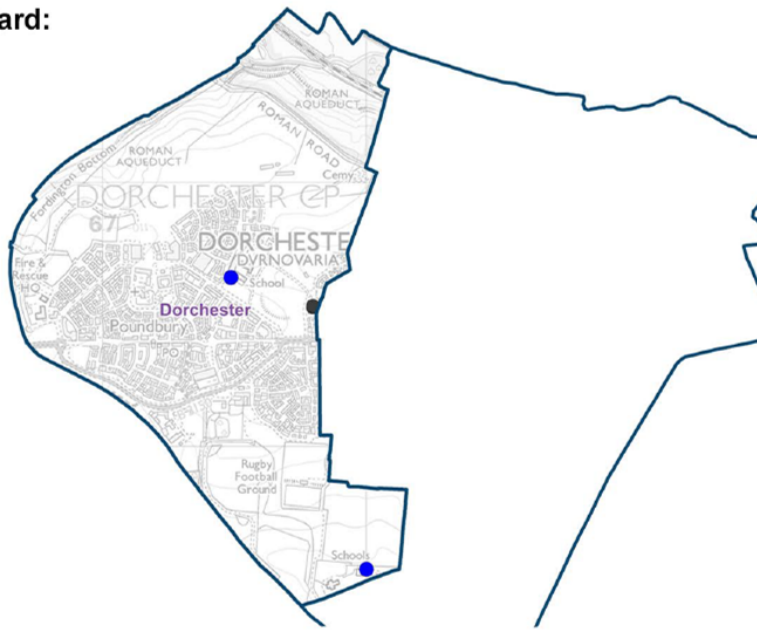

Dorchester Poundbury Ward:

- GP Surgery ● 1
- Hospital ● 0
- Dorset Council Library ● 0
- Community Library ● 0
- Primary School ● 2
- Middle School ● 0
- Secondary School ● 0
- Special School ● 0
- Pupil Referral Unit ● 0

1 Councillor

3,625 Electors

2,517 Homes

Dorchester Poundbury is comprised of the following parishes:
Dorchester (part) (The Poundbury development within Dorchester)